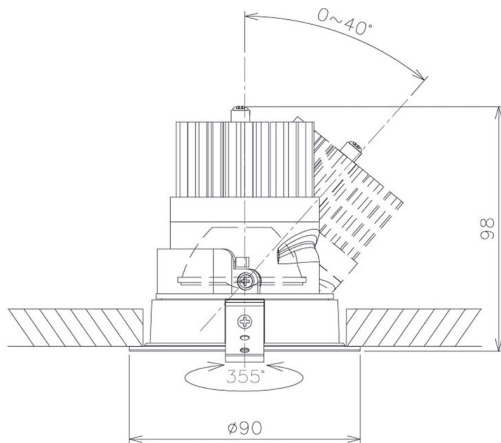

Item no. DD091-2130B8530

Series Name: Φ 80 Series Lens Type

Installation Type	Recessed mount
Fixture wattage	21W
Beam angle	30 deg
Color Temp.	3000K
CRI	Ra>85
Luminous	1737 lm
Body	Die-cast aluminum alloy
Body finish	N/A
Trim finish	Black
Reflector finish	N/A
IP Rate	IP20
Light source	COB module
Input Voltage	AC220~240V
Dimming Type	Non-Dimmable
Certificate	CE, CCC
Cut Hole	80mm

Height (Weight)	
36.0W	138 (0.7kg)
28.5W	138 (0.7kg)
21.0W	98 (0.6kg)
14.2W	98 (0.6kg)
7.4W	78 (0.6kg)
5.0W	78 (0.4kg)