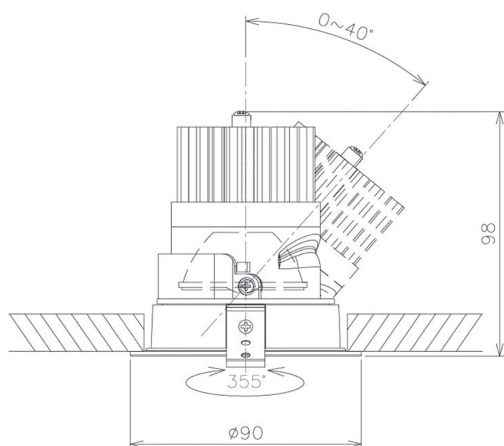

Item no. DD091-2130B8535

Series Name: Φ 80 Series Lens Type

Installation Type	Recessed mount
Fixture wattage	21W
Beam angle	30 deg
Color Temp.	3500K
CRI	Ra>85
Luminous	1772 lm
Body	Die-cast aluminum alloy
Body finish	N/A
Trim finish	Black
Reflector finish	N/A
IP Rate	IP20
Light source	COB module
Input Voltage	AC220~240V
Dimming Type	Non-Dimmable
Certificate	CE, CCC
Cut Hole	80mm

Height (Weight)	
36.0W	138 (0.7kg)
28.5W	138 (0.7kg)
21.0W	98 (0.6kg)
14.2W	98 (0.6kg)
7.4W	78 (0.6kg)
5.0W	78 (0.4kg)