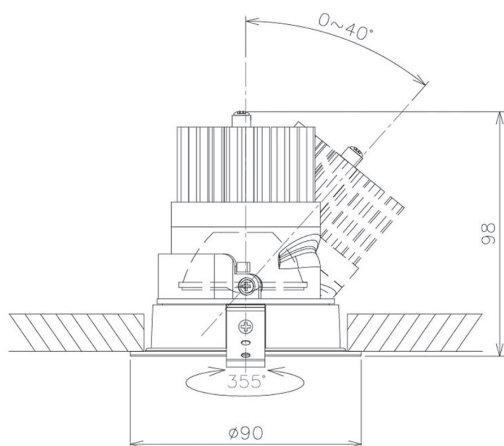

Item no. DD091-2130B8535

Series Name: Φ 80 Series Lens Type

Installation	Recessed mount
Type	Φ 80 Series Lens Type
Fixture wattage	21W
Beam angle	30 deg
Color Temp.	3500K
CRI	Ra>85
Luminous	1772 lm
Body	Die-cast aluminum alloy
Body finish	N/A
Trim finish	Black
Reflector finish	N/A
IP Rate	IP20
Light source	COB module
Input Voltage	AC220~240V
Dimming Type	Non-Dimmable
Certificate	CE, CCC
Cut Hole	80mm

Height (Weight)	
36.0W	138 (0.7kg)
28.5W	138 (0.7kg)
21.0W	98 (0.6kg)
14.2W	98 (0.6kg)
7.4W	78 (0.6kg)
5.0W	78 (0.4kg)