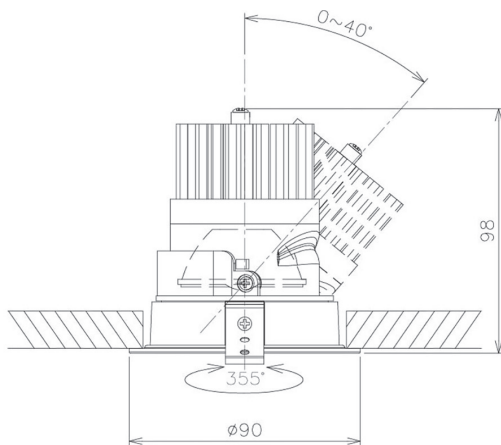

Item no. DD091-2130B8540

Series Name:  $\Phi$ 80 Series Lens Type

Installation Type	Recessed mount
Fixture wattage	21W
Beam angle	30 deg
Color Temp.	4000K
CRI	Ra>85
Luminous	1789 lm
Body	Die-cast aluminum alloy
Body finish	N/A
Trim finish	Black
Reflector finish	N/A
IP Rate	IP20
Light source	COB module
Input Voltage	AC220~240V
Dimming Type	Non-Dimmable
Certificate	CE, CCC
Cut Hole	80mm

Height (Weight)	
36.0W	138 (0.7kg)
28.5W	138 (0.7kg)
21.0W	98 (0.6kg)
14.2W	98 (0.6kg)
7.4W	78 (0.6kg)
5.0W	78 (0.4kg)