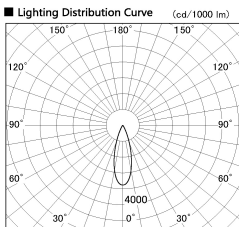

Item no. DD091-2130B9027

Series Name: Φ 80 Series Lens Type

Installation	Recessed mount
Type	Φ 80 Series Lens Type
Fixture wattage	21W
Beam angle	30 deg
Color Temp.	2700K
CRI	Ra>90
Luminous	1515 lm
Body	Die-cast aluminum alloy
Body finish	N/A
Trim finish	Black
Reflector finish	N/A
IP Rate	IP20
Light source	COB module
Input Voltage	AC220~240V
Dimming Type	Non-Dimmable
Certificate	CE, CCC
Cut Hole	80mm

Height (Weight)	
36.0W	138 (0.7kg)
28.5W	138 (0.7kg)
21.0W	98 (0.6kg)
14.2W	98 (0.6kg)
7.4W	78 (0.6kg)
5.0W	78 (0.4kg)