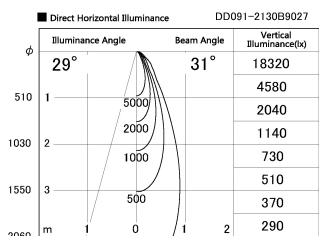

Item no. DD091-2130B9027

Series Name:  $\Phi$ 80 Series Lens Type

Installation	Recessed mount
Type	
Fixture wattage	21W
Beam angle	30 deg
Color Temp.	2700K
CRI	Ra>90
Luminous	1515 lm
Body	Die-cast aluminum alloy
Body finish	N/A
Trim finish	Black
Reflector finish	N/A
IP Rate	IP20
Light source	COB module
Input Voltage	AC220~240V
Dimming Type	Non-Dimmable
Certificate	CE, CCC
Cut Hole	80mm

Height (Weight)	
36.0W	138 (0.7kg)
28.5W	138 (0.7kg)
21.0W	98 (0.6kg)
14.2W	98 (0.6kg)
7.4W	78 (0.6kg)
5.0W	78 (0.4kg)