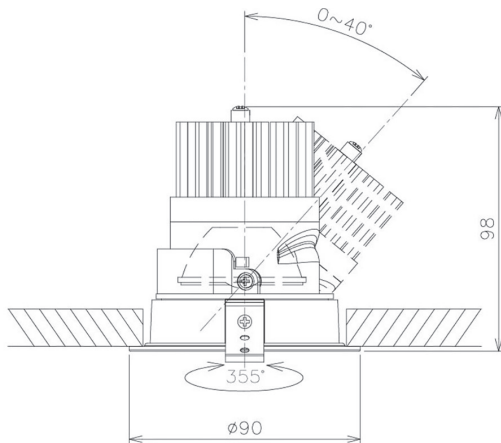

Item no. DD091-2130B9027

Series Name: Φ 80 Series Lens Type

Installation	Recessed mount
Type	Φ 80 Series Lens Type
Fixture wattage	21W
Beam angle	30 deg
Color Temp.	2700K
CRI	Ra>90
Luminous	1515 lm
Body	Die-cast aluminum alloy
Body finish	N/A
Trim finish	Black
Reflector finish	N/A
IP Rate	IP20
Light source	COB module
Input Voltage	AC220~240V
Dimming Type	Non-Dimmable
Certificate	CE, CCC
Cut Hole	80mm

Height (Weight)	
36.0W	138 (0.7kg)
28.5W	138 (0.7kg)
21.0W	98 (0.6kg)
14.2W	98 (0.6kg)
7.4W	78 (0.6kg)
5.0W	78 (0.4kg)