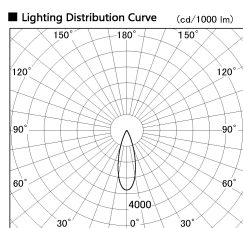

Item no. DD091-2130B9027

Series Name:  $\Phi$ 80 Series Lens Type

Installation	Recessed mount
Type	
Fixture wattage	21W
Beam angle	30 deg
Color Temp.	2700K
CRI	Ra>90
Luminous	1515 lm
Body	Die-cast aluminum alloy
Body finish	N/A
Trim finish	Black
Reflector finish	N/A
IP Rate	IP20
Light source	COB module
Input Voltage	AC220~240V
Dimming Type	Non-Dimmable
Certificate	CE, CCC
Cut Hole	80mm

Height (Weight)	
36.0W	138 (0.7kg)
28.5W	138 (0.7kg)
21.0W	98 (0.6kg)
14.2W	98 (0.6kg)
7.4W	78 (0.6kg)
5.0W	78 (0.4kg)