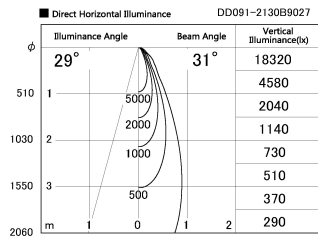

Item no. DD091-2130B9027

Series Name: Φ 80 Series Lens Type

Installation	Recessed mount
Type	Φ 80 Series Lens Type
Fixture wattage	21W
Beam angle	30 deg
Color Temp.	2700K
CRI	Ra>90
Luminous	1515 lm
Body	Die-cast aluminum alloy
Body finish	N/A
Trim finish	Black
Reflector finish	N/A
IP Rate	IP20
Light source	COB module
Input Voltage	AC220~240V
Dimming Type	Non-Dimmable
Certificate	CE, CCC
Cut Hole	80mm

Height (Weight)	
36.0W	138 (0.7kg)
28.5W	138 (0.7kg)
21.0W	98 (0.6kg)
14.2W	98 (0.6kg)
7.4W	78 (0.6kg)
5.0W	78 (0.4kg)