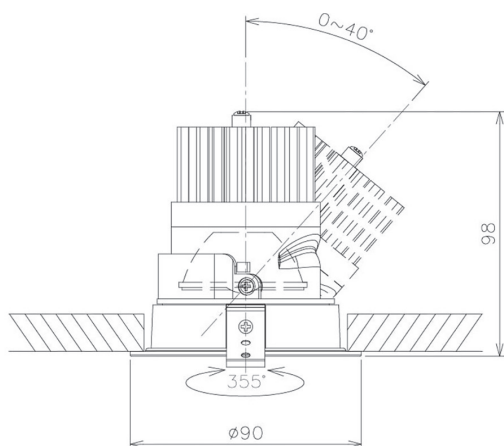

Item no. DD091-2130B9027

Series Name:  $\Phi$ 80 Series Lens Type

Installation	Recessed mount
Type	
Fixture wattage	21W
Beam angle	30 deg
Color Temp.	2700K
CRI	Ra>90
Luminous	1515 lm
Body	Die-cast aluminum alloy
Body finish	N/A
Trim finish	Black
Reflector finish	N/A
IP Rate	IP20
Light source	COB module
Input Voltage	AC220~240V
Dimming Type	Non-Dimmable
Certificate	CE, CCC
Cut Hole	80mm

Height (Weight)	
36.0W	138 (0.7kg)
28.5W	138 (0.7kg)
21.0W	98 (0.6kg)
14.2W	98 (0.6kg)
7.4W	78 (0.6kg)
5.0W	78 (0.4kg)