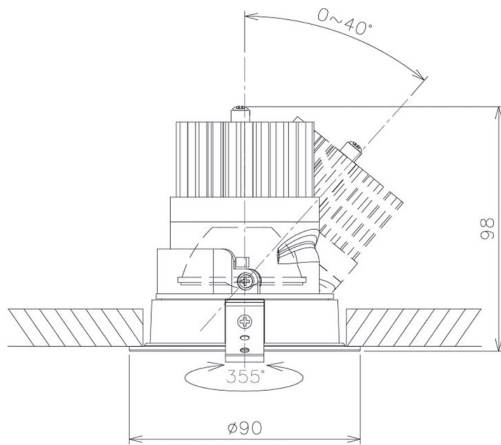

Item no. DD091-2130B9030

Series Name:  $\Phi$ 80 Series Lens Type

|                   |                         |
|-------------------|-------------------------|
| Installation Type | Recessed mount          |
| Fixture wattage   | 21W                     |
| Beam angle        | 30 deg                  |
| Color Temp.       | 3000K                   |
| CRI               | Ra>90                   |
| Luminous          | 1579 lm                 |
| Body              | Die-cast aluminum alloy |
| Body finish       | N/A                     |
| Trim finish       | Black                   |
| Reflector finish  | N/A                     |
| IP Rate           | IP20                    |
| Light source      | COB module              |
| Input Voltage     | AC220~240V              |
| Dimming Type      | Non-Dimmable            |
| Certificate       | CE, CCC                 |
| Cut Hole          | 80mm                    |

| Height (Weight) |             |
|-----------------|-------------|
| 36.0W           | 138 (0.7kg) |
| 28.5W           | 138 (0.7kg) |
| 21.0W           | 98 (0.6kg)  |
| 14.2W           | 98 (0.6kg)  |
| 7.4W            | 78 (0.6kg)  |
| 5.0W            | 78 (0.4kg)  |