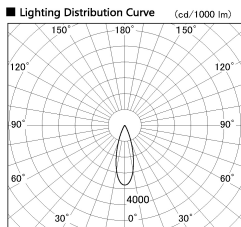

Item no. DD091-2130B9030

Series Name:  $\Phi$ 80 Series Lens Type

|                   |                         |
|-------------------|-------------------------|
| Installation Type | Recessed mount          |
| Fixture wattage   | 21W                     |
| Beam angle        | 30 deg                  |
| Color Temp.       | 3000K                   |
| CRI               | Ra>90                   |
| Luminous          | 1579 lm                 |
| Body              | Die-cast aluminum alloy |
| Body finish       | N/A                     |
| Trim finish       | Black                   |
| Reflector finish  | N/A                     |
| IP Rate           | IP20                    |
| Light source      | COB module              |
| Input Voltage     | AC220~240V              |
| Dimming Type      | Non-Dimmable            |
| Certificate       | CE, CCC                 |
| Cut Hole          | 80mm                    |

| Height (Weight) |             |
|-----------------|-------------|
| 36.0W           | 138 (0.7kg) |
| 28.5W           | 138 (0.7kg) |
| 21.0W           | 98 (0.6kg)  |
| 14.2W           | 98 (0.6kg)  |
| 7.4W            | 78 (0.6kg)  |
| 5.0W            | 78 (0.4kg)  |