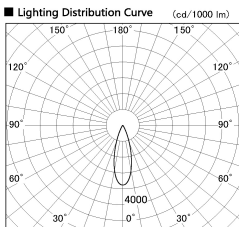

Item no. DD091-2130B9030

Series Name:  $\Phi$ 80 Series Lens Type

Installation	Recessed mount
Type	$\Phi$ 80 Series Lens Type
Fixture wattage	21W
Beam angle	30 deg
Color Temp.	3000K
CRI	Ra>90
Luminous	1579 lm
Body	Die-cast aluminum alloy
Body finish	N/A
Trim finish	Black
Reflector finish	N/A
IP Rate	IP20
Light source	COB module
Input Voltage	AC220~240V
Dimming Type	Non-Dimmable
Certificate	CE, CCC
Cut Hole	80mm

Height (Weight)	
36.0W	138 (0.7kg)
28.5W	138 (0.7kg)
21.0W	98 (0.6kg)
14.2W	98 (0.6kg)
7.4W	78 (0.6kg)
5.0W	78 (0.4kg)