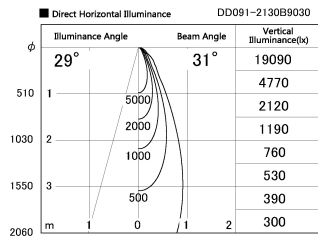

Item no. DD091-2130B9030

Series Name:  $\Phi$ 80 Series Lens Type

|                   |                         |
|-------------------|-------------------------|
| Installation Type | Recessed mount          |
| Fixture wattage   | 21W                     |
| Beam angle        | 30 deg                  |
| Color Temp.       | 3000K                   |
| CRI               | Ra>90                   |
| Luminous          | 1579 lm                 |
| Body              | Die-cast aluminum alloy |
| Body finish       | N/A                     |
| Trim finish       | Black                   |
| Reflector finish  | N/A                     |
| IP Rate           | IP20                    |
| Light source      | COB module              |
| Input Voltage     | AC220~240V              |
| Dimming Type      | Non-Dimmable            |
| Certificate       | CE, CCC                 |
| Cut Hole          | 80mm                    |

| Height (Weight) |             |
|-----------------|-------------|
| 36.0W           | 138 (0.7kg) |
| 28.5W           | 138 (0.7kg) |
| 21.0W           | 98 (0.6kg)  |
| 14.2W           | 98 (0.6kg)  |
| 7.4W            | 78 (0.6kg)  |
| 5.0W            | 78 (0.4kg)  |