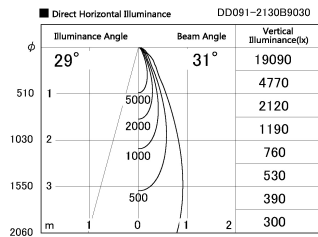

Item no. DD091-2130B9030

Series Name:  $\Phi$ 80 Series Lens Type

Installation	Recessed mount
Type	$\Phi$ 80 Series Lens Type
Fixture wattage	21W
Beam angle	30 deg
Color Temp.	3000K
CRI	Ra>90
Luminous	1579 lm
Body	Die-cast aluminum alloy
Body finish	N/A
Trim finish	Black
Reflector finish	N/A
IP Rate	IP20
Light source	COB module
Input Voltage	AC220~240V
Dimming Type	Non-Dimmable
Certificate	CE, CCC
Cut Hole	80mm

Height (Weight)	
36.0W	138 (0.7kg)
28.5W	138 (0.7kg)
21.0W	98 (0.6kg)
14.2W	98 (0.6kg)
7.4W	78 (0.6kg)
5.0W	78 (0.4kg)