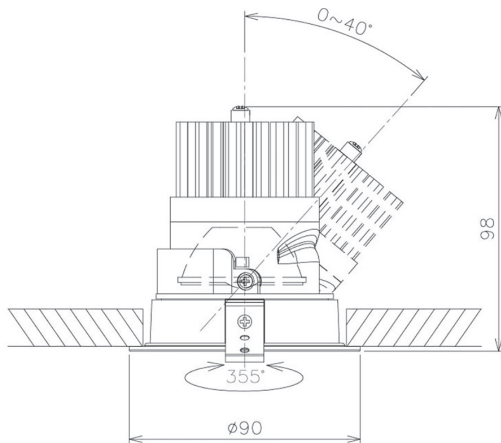

Item no. DD091-2130B9030

Series Name:  $\Phi$ 80 Series Lens Type

Installation	Recessed mount
Type	$\Phi$ 80 Series Lens Type
Fixture wattage	21W
Beam angle	30 deg
Color Temp.	3000K
CRI	Ra>90
Luminous	1579 lm
Body	Die-cast aluminum alloy
Body finish	N/A
Trim finish	Black
Reflector finish	N/A
IP Rate	IP20
Light source	COB module
Input Voltage	AC220~240V
Dimming Type	Non-Dimmable
Certificate	CE, CCC
Cut Hole	80mm

Height (Weight)	
36.0W	138 (0.7kg)
28.5W	138 (0.7kg)
21.0W	98 (0.6kg)
14.2W	98 (0.6kg)
7.4W	78 (0.6kg)
5.0W	78 (0.4kg)