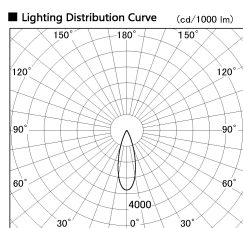

Item no. DD091-2130B9035

Series Name: Φ 80 Series Lens Type

Installation	Recessed mount
Type	
Fixture wattage	21W
Beam angle	30 deg
Color Temp.	3500K
CRI	Ra>90
Luminous	1611 lm
Body	Die-cast aluminum alloy
Body finish	N/A
Trim finish	Black
Reflector finish	N/A
IP Rate	IP20
Light source	COB module
Input Voltage	AC220~240V
Dimming Type	Non-Dimmable
Certificate	CE, CCC
Cut Hole	80mm

Height (Weight)	
36.0W	138 (0.7kg)
28.5W	138 (0.7kg)
21.0W	98 (0.6kg)
14.2W	98 (0.6kg)
7.4W	78 (0.6kg)
5.0W	78 (0.4kg)