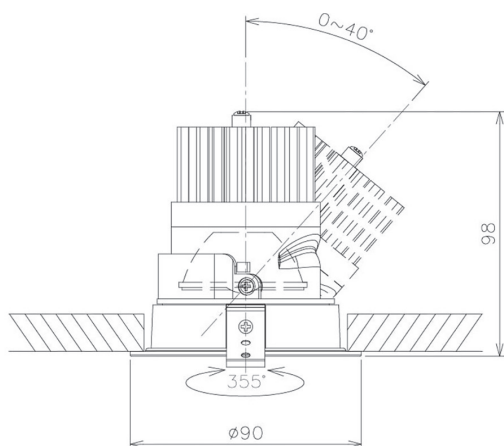

Item no. DD091-2130B9035

Series Name: Φ 80 Series Lens Type

Installation	Recessed mount
Type	
Fixture wattage	21W
Beam angle	30 deg
Color Temp.	3500K
CRI	Ra>90
Luminous	1611 lm
Body	Die-cast aluminum alloy
Body finish	N/A
Trim finish	Black
Reflector finish	N/A
IP Rate	IP20
Light source	COB module
Input Voltage	AC220~240V
Dimming Type	Non-Dimmable
Certificate	CE, CCC
Cut Hole	80mm

Height (Weight)	
36.0W	138 (0.7kg)
28.5W	138 (0.7kg)
21.0W	98 (0.6kg)
14.2W	98 (0.6kg)
7.4W	78 (0.6kg)
5.0W	78 (0.4kg)