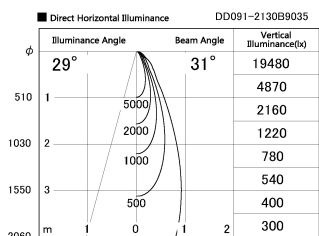

Item no. DD091-2130B9035

Series Name: Φ 80 Series Lens Type

Installation	Recessed mount
Type	
Fixture wattage	21W
Beam angle	30 deg
Color Temp.	3500K
CRI	Ra>90
Luminous	1611 lm
Body	Die-cast aluminum alloy
Body finish	N/A
Trim finish	Black
Reflector finish	N/A
IP Rate	IP20
Light source	COB module
Input Voltage	AC220~240V
Dimming Type	Non-Dimmable
Certificate	CE, CCC
Cut Hole	80mm

Height (Weight)	
36.0W	138 (0.7kg)
28.5W	138 (0.7kg)
21.0W	98 (0.6kg)
14.2W	98 (0.6kg)
7.4W	78 (0.6kg)
5.0W	78 (0.4kg)