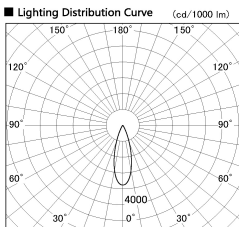

Item no. DD091-2130B9040

Series Name:  $\Phi$ 80 Series Lens Type

Installation	Recessed mount
Type	$\Phi$ 80 Series Lens Type
Fixture wattage	21W
Beam angle	30 deg
Color Temp.	4000K
CRI	Ra>90
Luminous	1627 lm
Body	Die-cast aluminum alloy
Body finish	N/A
Trim finish	Black
Reflector finish	N/A
IP Rate	IP20
Light source	COB module
Input Voltage	AC220~240V
Dimming Type	Non-Dimmable
Certificate	CE, CCC
Cut Hole	80mm

Height (Weight)	
36.0W	138 (0.7kg)
28.5W	138 (0.7kg)
21.0W	98 (0.6kg)
14.2W	98 (0.6kg)
7.4W	78 (0.6kg)
5.0W	78 (0.4kg)