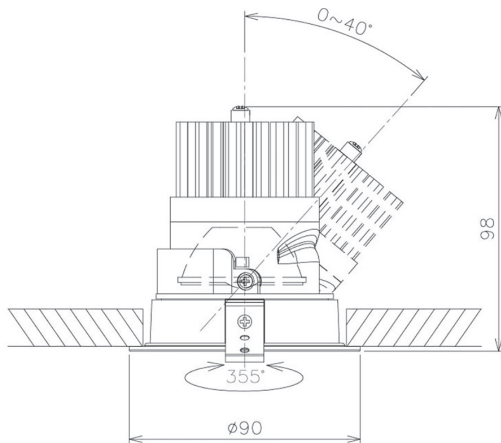

Item no. DD091-2130B9040

Series Name:  $\Phi$ 80 Series Lens Type

Installation	Recessed mount
Type	$\Phi$ 80 Series Lens Type
Fixture wattage	21W
Beam angle	30 deg
Color Temp.	4000K
CRI	Ra>90
Luminous	1627 lm
Body	Die-cast aluminum alloy
Body finish	N/A
Trim finish	Black
Reflector finish	N/A
IP Rate	IP20
Light source	COB module
Input Voltage	AC220~240V
Dimming Type	Non-Dimmable
Certificate	CE, CCC
Cut Hole	80mm

Height (Weight)	
36.0W	138 (0.7kg)
28.5W	138 (0.7kg)
21.0W	98 (0.6kg)
14.2W	98 (0.6kg)
7.4W	78 (0.6kg)
5.0W	78 (0.4kg)