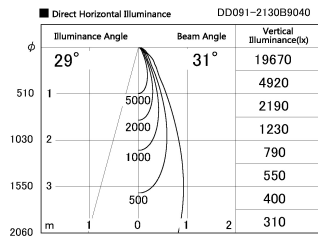

Item no. DD091-2130B9040

Series Name:  $\Phi$ 80 Series Lens Type

Installation	Recessed mount
Type	$\Phi$ 80 Series Lens Type
Fixture wattage	21W
Beam angle	30 deg
Color Temp.	4000K
CRI	Ra>90
Luminous	1627 lm
Body	Die-cast aluminum alloy
Body finish	N/A
Trim finish	Black
Reflector finish	N/A
IP Rate	IP20
Light source	COB module
Input Voltage	AC220~240V
Dimming Type	Non-Dimmable
Certificate	CE, CCC
Cut Hole	80mm

Height (Weight)	
36.0W	138 (0.7kg)
28.5W	138 (0.7kg)
21.0W	98 (0.6kg)
14.2W	98 (0.6kg)
7.4W	78 (0.6kg)
5.0W	78 (0.4kg)