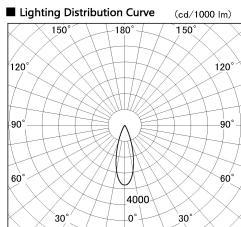

Item no. DD091-2130B9040

Series Name: Φ 80 Series Lens Type

Installation	Recessed mount
Type	
Fixture wattage	21W
Beam angle	30 deg
Color Temp.	4000K
CRI	Ra>90
Luminous	1627 lm
Body	Die-cast aluminum alloy
Body finish	N/A
Trim finish	Black
Reflector finish	N/A
IP Rate	IP20
Light source	COB module
Input Voltage	AC220~240V
Dimming Type	Non-Dimmable
Certificate	CE, CCC
Cut Hole	80mm

Height (Weight)	
36.0W	138 (0.7kg)
28.5W	138 (0.7kg)
21.0W	98 (0.6kg)
14.2W	98 (0.6kg)
7.4W	78 (0.6kg)
5.0W	78 (0.4kg)