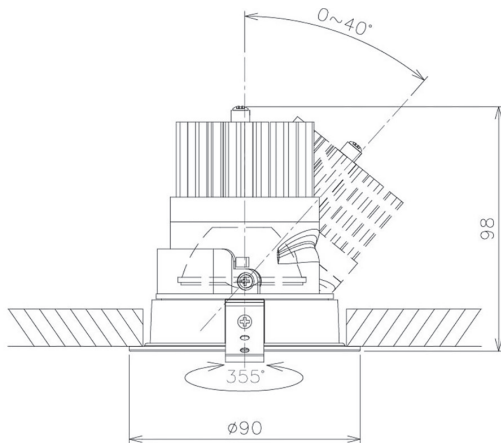

Item no. DD091-2130B9040

Series Name: Φ 80 Series Lens Type

Installation	Recessed mount
Type	
Fixture wattage	21W
Beam angle	30 deg
Color Temp.	4000K
CRI	Ra>90
Luminous	1627 lm
Body	Die-cast aluminum alloy
Body finish	N/A
Trim finish	Black
Reflector finish	N/A
IP Rate	IP20
Light source	COB module
Input Voltage	AC220~240V
Dimming Type	Non-Dimmable
Certificate	CE, CCC
Cut Hole	80mm

Height (Weight)	
36.0W	138 (0.7kg)
28.5W	138 (0.7kg)
21.0W	98 (0.6kg)
14.2W	98 (0.6kg)
7.4W	78 (0.6kg)
5.0W	78 (0.4kg)