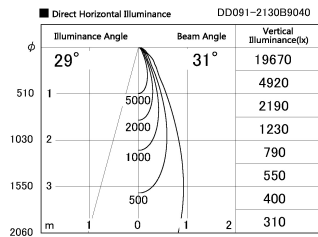

Item no. DD091-2130B9040

Series Name: Φ 80 Series Lens Type

Installation	Recessed mount
Type	
Fixture wattage	21W
Beam angle	30 deg
Color Temp.	4000K
CRI	Ra>90
Luminous	1627 lm
Body	Die-cast aluminum alloy
Body finish	N/A
Trim finish	Black
Reflector finish	N/A
IP Rate	IP20
Light source	COB module
Input Voltage	AC220~240V
Dimming Type	Non-Dimmable
Certificate	CE, CCC
Cut Hole	80mm

Height (Weight)	
36.0W	138 (0.7kg)
28.5W	138 (0.7kg)
21.0W	98 (0.6kg)
14.2W	98 (0.6kg)
7.4W	78 (0.6kg)
5.0W	78 (0.4kg)