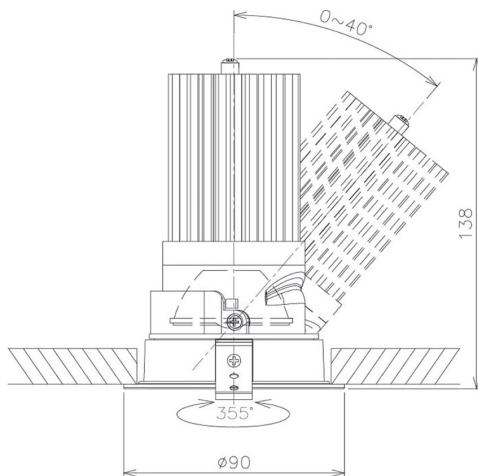

Item no. DD091-2820B8027

Series Name: Φ 80 Series Lens Type

Installation Type	Recessed mount
Fixture wattage	28.5W
Beam angle	20 deg
Color Temp.	2700K
CRI	Ra>80
Luminous	2097 lm
Body	Die-cast aluminum alloy
Body finish	N/A
Trim finish	Black
Reflector finish	N/A
IP Rate	IP20
Light source	COB module
Input Voltage	AC220~240V
Dimming Type	Non-Dimmable
Certificate	CE, CCC
Cut Hole	80mm

Height (Weight)	
36.0W	138 (0.7kg)
28.5W	138 (0.7kg)
21.0W	98 (0.6kg)
14.2W	98 (0.6kg)
7.4W	78 (0.6kg)
5.0W	78 (0.4kg)