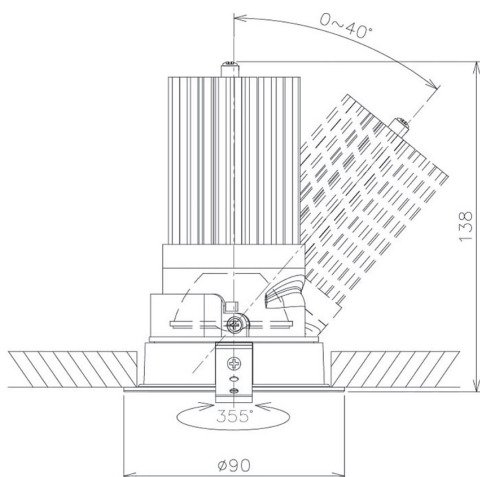

Item no. DD091-2820B8027

Series Name: Φ 80 Series Lens Type

Installation	Recessed mount
Type	Φ 80 Series Lens Type
Fixture wattage	28.5W
Beam angle	20 deg
Color Temp.	2700K
CRI	Ra>80
Luminous	2097 lm
Body	Die-cast aluminum alloy
Body finish	N/A
Trim finish	Black
Reflector finish	N/A
IP Rate	IP20
Light source	COB module
Input Voltage	AC220~240V
Dimming Type	Non-Dimmable
Certificate	CE, CCC
Cut Hole	80mm

Height (Weight)	
36.0W	138 (0.7kg)
28.5W	138 (0.7kg)
21.0W	98 (0.6kg)
14.2W	98 (0.6kg)
7.4W	78 (0.6kg)
5.0W	78 (0.4kg)