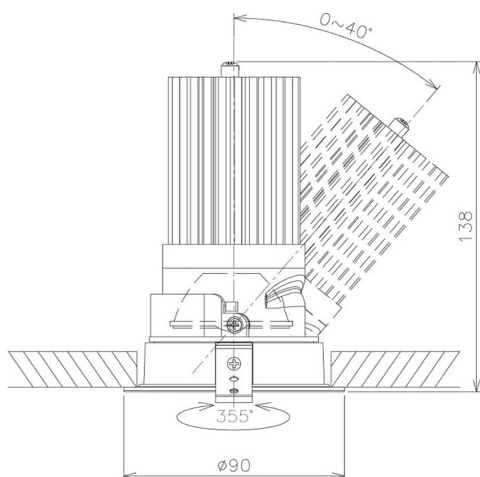

Item no. DD091-2820B8035

Series Name: Φ 80 Series Lens Type

Installation	Recessed mount
Type	Φ 80 Series Lens Type
Fixture wattage	28.5W
Beam angle	20 deg
Color Temp.	3500K
CRI	Ra>80
Luminous	2231 lm
Body	Die-cast aluminum alloy
Body finish	N/A
Trim finish	Black
Reflector finish	N/A
IP Rate	IP20
Light source	COB module
Input Voltage	AC220~240V
Dimming Type	Non-Dimmable
Certificate	CE, CCC
Cut Hole	80mm

Height (Weight)	
36.0W	138 (0.7kg)
28.5W	138 (0.7kg)
21.0W	98 (0.6kg)
14.2W	98 (0.6kg)
7.4W	78 (0.6kg)
5.0W	78 (0.4kg)