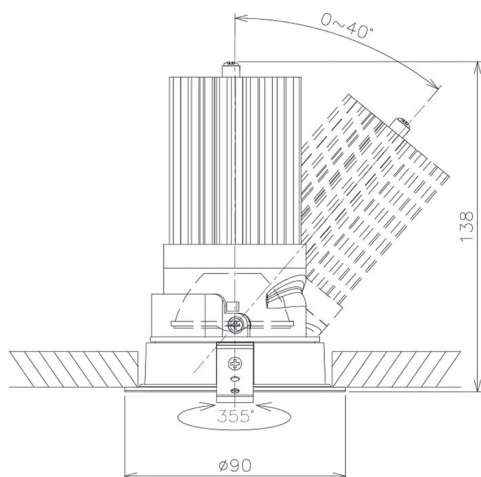

Item no. DD091-2820B8035

Series Name:  $\Phi$ 80 Series Lens Type

Installation Type	Recessed mount
Fixture wattage	28.5W
Beam angle	20 deg
Color Temp.	3500K
CRI	Ra>80
Luminous	2231 lm
Body	Die-cast aluminum alloy
Body finish	N/A
Trim finish	Black
Reflector finish	N/A
IP Rate	IP20
Light source	COB module
Input Voltage	AC220~240V
Dimming Type	Non-Dimmable
Certificate	CE, CCC
Cut Hole	80mm

Height (Weight)	
36.0W	138 (0.7kg)
28.5W	138 (0.7kg)
21.0W	98 (0.6kg)
14.2W	98 (0.6kg)
7.4W	78 (0.6kg)
5.0W	78 (0.4kg)