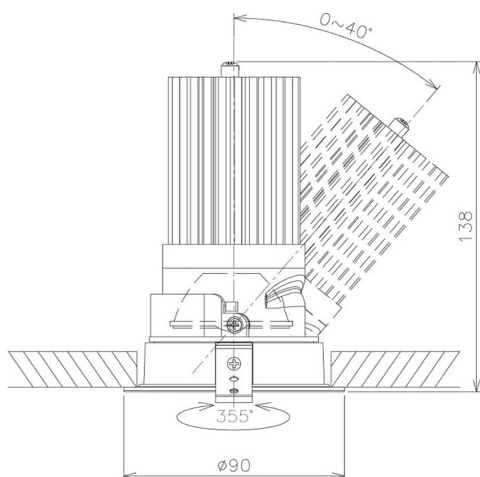

Item no. DD091-2820B8040

Series Name: Φ 80 Series Lens Type

Installation	Recessed mount
Type	Φ 80 Series Lens Type
Fixture wattage	28.5W
Beam angle	20 deg
Color Temp.	4000K
CRI	Ra>80
Luminous	2253 lm
Body	Die-cast aluminum alloy
Body finish	N/A
Trim finish	Black
Reflector finish	N/A
IP Rate	IP20
Light source	COB module
Input Voltage	AC220~240V
Dimming Type	Non-Dimmable
Certificate	CE, CCC
Cut Hole	80mm

Height (Weight)	
36.0W	138 (0.7kg)
28.5W	138 (0.7kg)
21.0W	98 (0.6kg)
14.2W	98 (0.6kg)
7.4W	78 (0.6kg)
5.0W	78 (0.4kg)