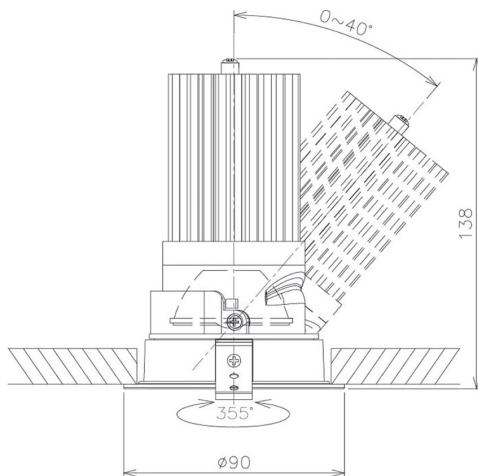

Item no. DD091-2820B8040

Series Name:  $\Phi$ 80 Series Lens Type

Installation Type	Recessed mount
Fixture wattage	28.5W
Beam angle	20 deg
Color Temp.	4000K
CRI	Ra>80
Luminous	2253 lm
Body	Die-cast aluminum alloy
Body finish	N/A
Trim finish	Black
Reflector finish	N/A
IP Rate	IP20
Light source	COB module
Input Voltage	AC220~240V
Dimming Type	Non-Dimmable
Certificate	CE, CCC
Cut Hole	80mm

Height (Weight)	
36.0W	138 (0.7kg)
28.5W	138 (0.7kg)
21.0W	98 (0.6kg)
14.2W	98 (0.6kg)
7.4W	78 (0.6kg)
5.0W	78 (0.4kg)