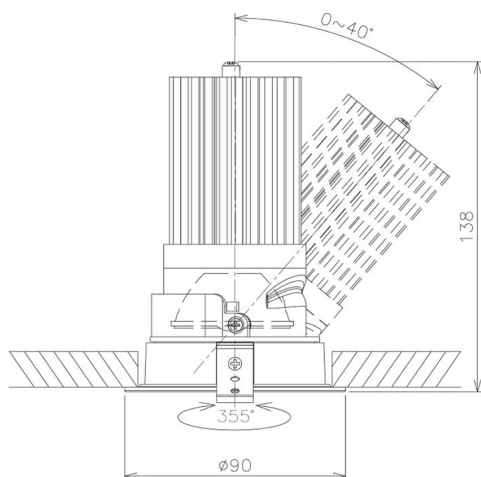

Item no. DD091-2820B8527

Series Name: Φ 80 Series Lens Type

| | |
|------------------|----------------------------|
| Installation | Recessed mount |
| Type | Φ 80 Series Lens Type |
| Fixture wattage | 28.5W |
| Beam angle | 20 deg |
| Color Temp. | 2700K |
| CRI | Ra>85 |
| Luminous | 1972 lm |
| Body | Die-cast aluminum alloy |
| Body finish | N/A |
| Trim finish | Black |
| Reflector finish | N/A |
| IP Rate | IP20 |
| Light source | COB module |
| Input Voltage | AC220~240V |
| Dimming Type | Non-Dimmable |
| Certificate | CE, CCC |
| Cut Hole | 80mm |

| Height (Weight) | |
|-----------------|-------------|
| 36.0W | 138 (0.7kg) |
| 28.5W | 138 (0.7kg) |
| 21.0W | 98 (0.6kg) |
| 14.2W | 98 (0.6kg) |
| 7.4W | 78 (0.6kg) |
| 5.0W | 78 (0.4kg) |