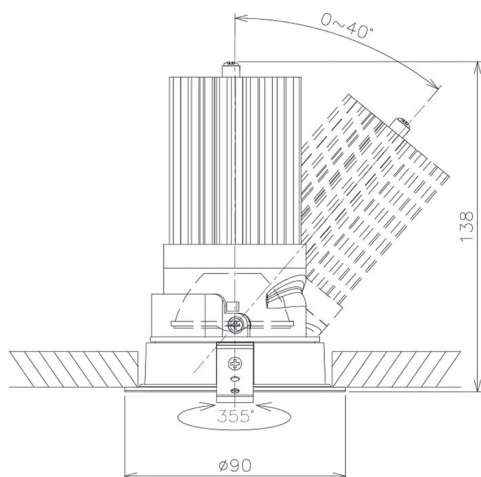

Item no. DD091-2820B8527

Series Name: Φ 80 Series Lens Type

Installation Type	Recessed mount
Fixture wattage	28.5W
Beam angle	20 deg
Color Temp.	2700K
CRI	Ra>85
Luminous	1972 lm
Body	Die-cast aluminum alloy
Body finish	N/A
Trim finish	Black
Reflector finish	N/A
IP Rate	IP20
Light source	COB module
Input Voltage	AC220~240V
Dimming Type	Non-Dimmable
Certificate	CE, CCC
Cut Hole	80mm

Height (Weight)	
36.0W	138 (0.7kg)
28.5W	138 (0.7kg)
21.0W	98 (0.6kg)
14.2W	98 (0.6kg)
7.4W	78 (0.6kg)
5.0W	78 (0.4kg)