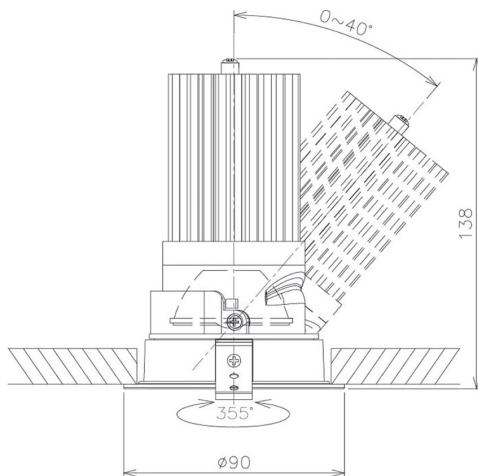

Item no. DD091-2820B8530

Series Name: Φ 80 Series Lens Type

Installation Type	Recessed mount
Fixture wattage	28.5W
Beam angle	20 deg
Color Temp.	3000K
CRI	Ra>85
Luminous	2056 lm
Body	Die-cast aluminum alloy
Body finish	N/A
Trim finish	Black
Reflector finish	N/A
IP Rate	IP20
Light source	COB module
Input Voltage	AC220~240V
Dimming Type	Non-Dimmable
Certificate	CE, CCC
Cut Hole	80mm

Height (Weight)	
36.0W	138 (0.7kg)
28.5W	138 (0.7kg)
21.0W	98 (0.6kg)
14.2W	98 (0.6kg)
7.4W	78 (0.6kg)
5.0W	78 (0.4kg)