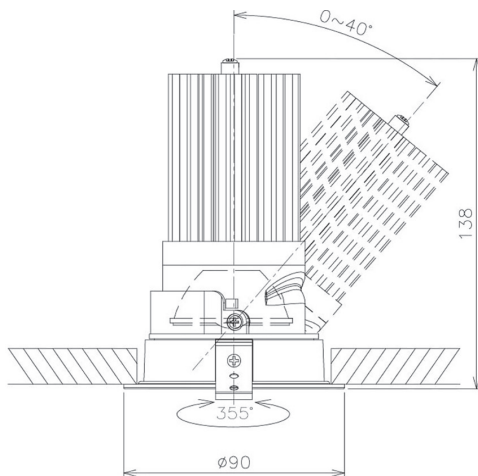

Item no. DD091-2820B8530

Series Name: Φ 80 Series Lens Type

Installation	Recessed mount
Type	Φ 80 Series Lens Type
Fixture wattage	28.5W
Beam angle	20 deg
Color Temp.	3000K
CRI	Ra>85
Luminous	2056 lm
Body	Die-cast aluminum alloy
Body finish	N/A
Trim finish	Black
Reflector finish	N/A
IP Rate	IP20
Light source	COB module
Input Voltage	AC220~240V
Dimming Type	Non-Dimmable
Certificate	CE, CCC
Cut Hole	80mm

Height (Weight)	
36.0W	138 (0.7kg)
28.5W	138 (0.7kg)
21.0W	98 (0.6kg)
14.2W	98 (0.6kg)
7.4W	78 (0.6kg)
5.0W	78 (0.4kg)