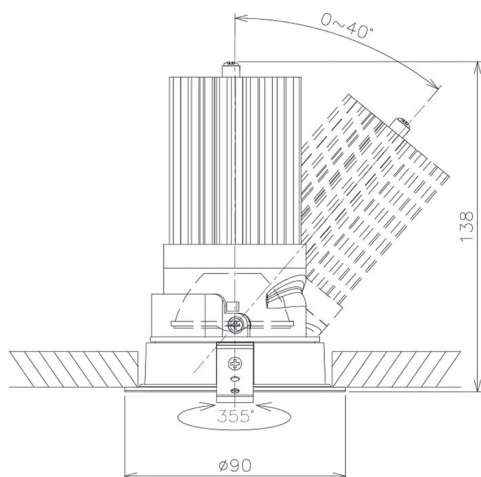

Item no. DD091-2820B8535

Series Name:  $\Phi$ 80 Series Lens Type

Installation Type	Recessed mount
Fixture wattage	28.5W
Beam angle	20 deg
Color Temp.	3500K
CRI	Ra>85
Luminous	2097 lm
Body	Die-cast aluminum alloy
Body finish	N/A
Trim finish	Black
Reflector finish	N/A
IP Rate	IP20
Light source	COB module
Input Voltage	AC220~240V
Dimming Type	Non-Dimmable
Certificate	CE, CCC
Cut Hole	80mm

Height (Weight)	
36.0W	138 (0.7kg)
28.5W	138 (0.7kg)
21.0W	98 (0.6kg)
14.2W	98 (0.6kg)
7.4W	78 (0.6kg)
5.0W	78 (0.4kg)