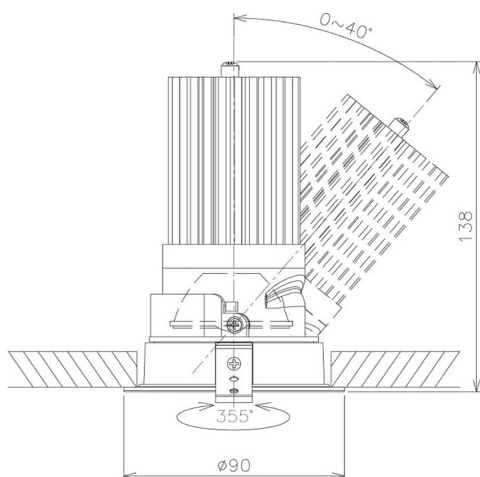

Item no. DD091-2820B8540

Series Name: Φ 80 Series Lens Type

Installation	Recessed mount
Type	Φ 80 Series Lens Type
Fixture wattage	28.5W
Beam angle	20 deg
Color Temp.	4000K
CRI	Ra>85
Luminous	2117 lm
Body	Die-cast aluminum alloy
Body finish	N/A
Trim finish	Black
Reflector finish	N/A
IP Rate	IP20
Light source	COB module
Input Voltage	AC220~240V
Dimming Type	Non-Dimmable
Certificate	CE, CCC
Cut Hole	80mm

Height (Weight)	
36.0W	138 (0.7kg)
28.5W	138 (0.7kg)
21.0W	98 (0.6kg)
14.2W	98 (0.6kg)
7.4W	78 (0.6kg)
5.0W	78 (0.4kg)