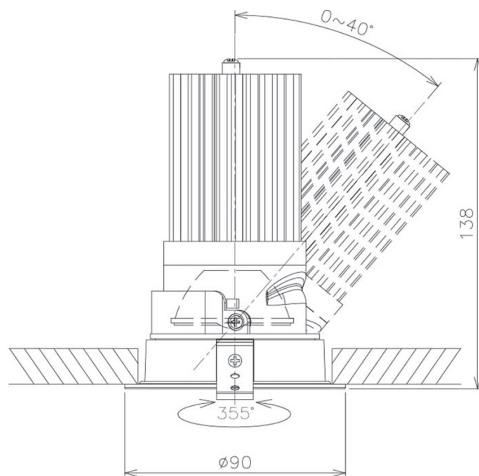

Item no. DD091-2820B8540

Series Name:  $\Phi$ 80 Series Lens Type

Installation Type	Recessed mount
Fixture wattage	28.5W
Beam angle	20 deg
Color Temp.	4000K
CRI	Ra>85
Luminous	2117 lm
Body	Die-cast aluminum alloy
Body finish	N/A
Trim finish	Black
Reflector finish	N/A
IP Rate	IP20
Light source	COB module
Input Voltage	AC220~240V
Dimming Type	Non-Dimmable
Certificate	CE, CCC
Cut Hole	80mm

Height (Weight)	
36.0W	138 (0.7kg)
28.5W	138 (0.7kg)
21.0W	98 (0.6kg)
14.2W	98 (0.6kg)
7.4W	78 (0.6kg)
5.0W	78 (0.4kg)