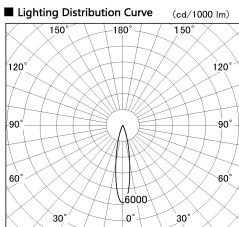

Item no. DD091-2820B9030

Series Name:  $\Phi$ 80 Series Lens Type

Installation	Recessed mount
Type	$\Phi$ 80 Series Lens Type
Fixture wattage	28.5W
Beam angle	20 deg
Color Temp.	3000K
CRI	Ra>90
Luminous	1869 lm
Body	Die-cast aluminum alloy
Body finish	N/A
Trim finish	Black
Reflector finish	N/A
IP Rate	IP20
Light source	COB module
Input Voltage	AC220~240V
Dimming Type	Non-Dimmable
Certificate	CE, CCC
Cut Hole	80mm

Height (Weight)	
36.0W	138 (0.7kg)
28.5W	138 (0.7kg)
21.0W	98 (0.6kg)
14.2W	98 (0.6kg)
7.4W	78 (0.6kg)
5.0W	78 (0.4kg)