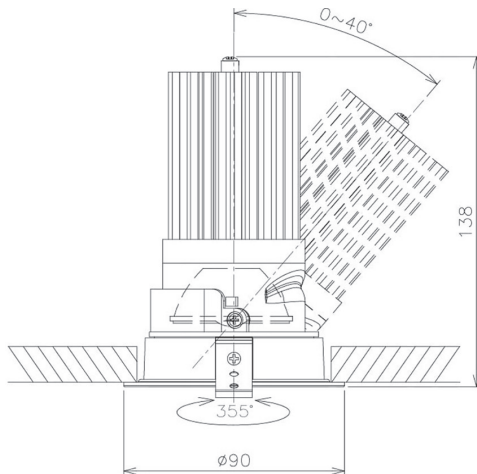

Item no. DD091-2820B9030

Series Name:  $\Phi$ 80 Series Lens Type

Installation	Recessed mount
Type	$\Phi$ 80 Series Lens Type
Fixture wattage	28.5W
Beam angle	20 deg
Color Temp.	3000K
CRI	Ra>90
Luminous	1869 lm
Body	Die-cast aluminum alloy
Body finish	N/A
Trim finish	Black
Reflector finish	N/A
IP Rate	IP20
Light source	COB module
Input Voltage	AC220~240V
Dimming Type	Non-Dimmable
Certificate	CE, CCC
Cut Hole	80mm

Height (Weight)	
36.0W	138 (0.7kg)
28.5W	138 (0.7kg)
21.0W	98 (0.6kg)
14.2W	98 (0.6kg)
7.4W	78 (0.6kg)
5.0W	78 (0.4kg)