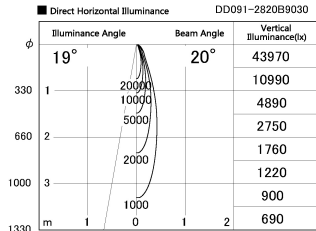

Item no. DD091-2820B9030

Series Name:  $\Phi$ 80 Series Lens Type

Installation	Recessed mount
Type	$\Phi$ 80 Series Lens Type
Fixture wattage	28.5W
Beam angle	20 deg
Color Temp.	3000K
CRI	Ra>90
Luminous	1869 lm
Body	Die-cast aluminum alloy
Body finish	N/A
Trim finish	Black
Reflector finish	N/A
IP Rate	IP20
Light source	COB module
Input Voltage	AC220~240V
Dimming Type	Non-Dimmable
Certificate	CE, CCC
Cut Hole	80mm

Height (Weight)	
36.0W	138 (0.7kg)
28.5W	138 (0.7kg)
21.0W	98 (0.6kg)
14.2W	98 (0.6kg)
7.4W	78 (0.6kg)
5.0W	78 (0.4kg)