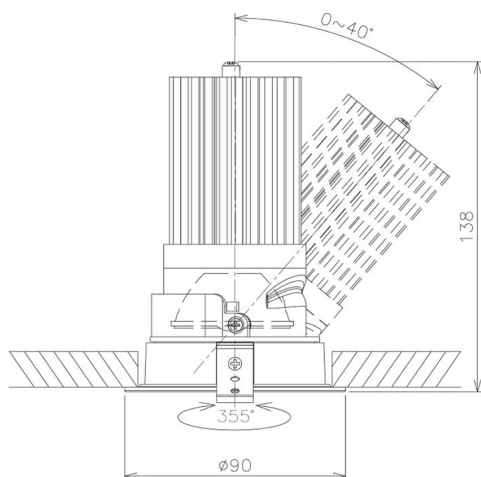

Item no. DD091-2825B8027

Series Name:  $\Phi$ 80 Series Lens Type

Installation	Recessed mount
Type	$\Phi$ 80 Series Lens Type
Fixture wattage	28.5W
Beam angle	25 deg
Color Temp.	2700K
CRI	Ra>85
Luminous	2030 lm
Body	Die-cast aluminum alloy
Body finish	N/A
Trim finish	Black
Reflector finish	N/A
IP Rate	IP20
Light source	COB module
Input Voltage	AC220~240V
Dimming Type	Non-Dimmable
Certificate	CE, CCC
Cut Hole	80mm

Height (Weight)	
36.0W	138 (0.7kg)
28.5W	138 (0.7kg)
21.0W	98 (0.6kg)
14.2W	98 (0.6kg)
7.4W	78 (0.6kg)
5.0W	78 (0.4kg)