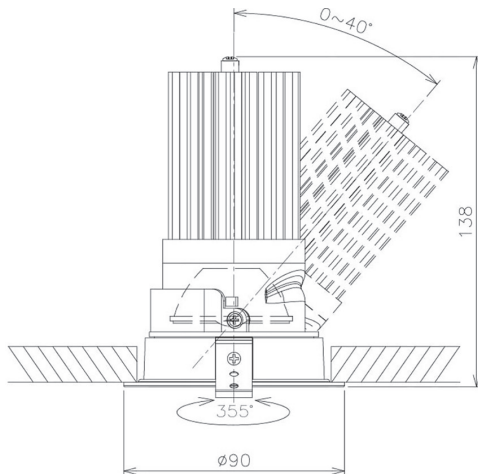

Item no. DD091-2825B8030

Series Name:  $\Phi$ 80 Series Lens Type

Installation Type	Recessed mount
Fixture wattage	28.5W
Beam angle	25 deg
Color Temp.	3000K
CRI	Ra>85
Luminous	2117 lm
Body	Die-cast aluminum alloy
Body finish	N/A
Trim finish	Black
Reflector finish	N/A
IP Rate	IP20
Light source	COB module
Input Voltage	AC220~240V
Dimming Type	Non-Dimmable
Certificate	CE, CCC
Cut Hole	80mm

Height (Weight)	
36.0W	138 (0.7kg)
28.5W	138 (0.7kg)
21.0W	98 (0.6kg)
14.2W	98 (0.6kg)
7.4W	78 (0.6kg)
5.0W	78 (0.4kg)