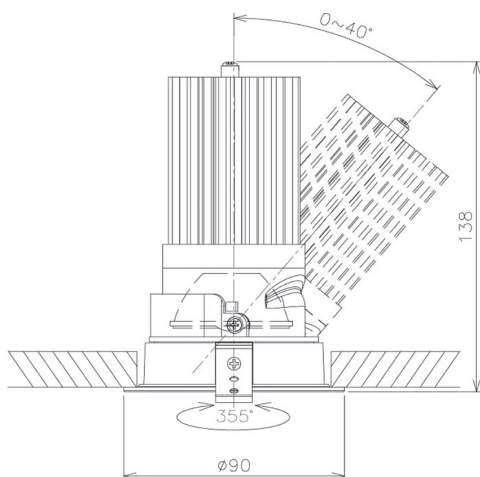

Item no. DD091-2825B8030

Series Name: Φ 80 Series Lens Type

Installation	Recessed mount
Type	Φ 80 Series Lens Type
Fixture wattage	28.5W
Beam angle	25 deg
Color Temp.	3000K
CRI	Ra>85
Luminous	2117 lm
Body	Die-cast aluminum alloy
Body finish	N/A
Trim finish	Black
Reflector finish	N/A
IP Rate	IP20
Light source	COB module
Input Voltage	AC220~240V
Dimming Type	Non-Dimmable
Certificate	CE, CCC
Cut Hole	80mm

Height (Weight)	
36.0W	138 (0.7kg)
28.5W	138 (0.7kg)
21.0W	98 (0.6kg)
14.2W	98 (0.6kg)
7.4W	78 (0.6kg)
5.0W	78 (0.4kg)