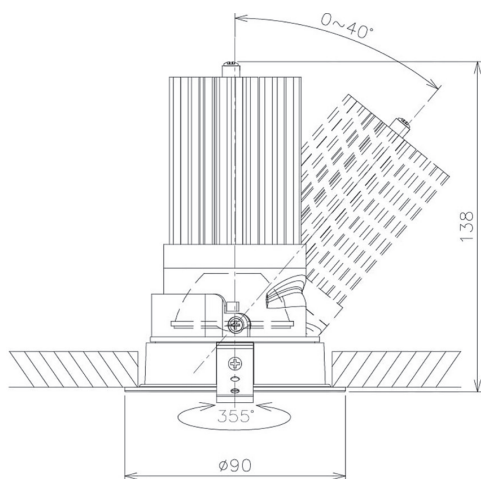

Item no. DD091-2825B8035

Series Name: Φ 80 Series Lens Type

Installation Type	Recessed mount
Fixture wattage	28.5W
Beam angle	25 deg
Color Temp.	3500K
CRI	Ra>85
Luminous	2159 lm
Body	Die-cast aluminum alloy
Body finish	N/A
Trim finish	Black
Reflector finish	N/A
IP Rate	IP20
Light source	COB module
Input Voltage	AC220~240V
Dimming Type	Non-Dimmable
Certificate	CE, CCC
Cut Hole	80mm

Height (Weight)	
36.0W	138 (0.7kg)
28.5W	138 (0.7kg)
21.0W	98 (0.6kg)
14.2W	98 (0.6kg)
7.4W	78 (0.6kg)
5.0W	78 (0.4kg)