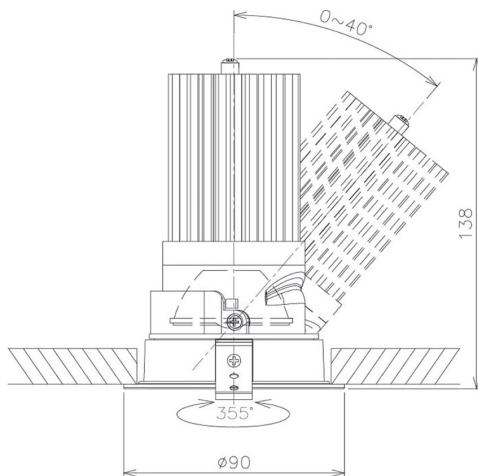

Item no. DD091-2825B8040

Series Name: Φ 80 Series Lens Type

Installation Type	Recessed mount
Fixture wattage	28.5W
Beam angle	25 deg
Color Temp.	4000K
CRI	Ra>85
Luminous	2180 lm
Body	Die-cast aluminum alloy
Body finish	N/A
Trim finish	Black
Reflector finish	N/A
IP Rate	IP20
Light source	COB module
Input Voltage	AC220~240V
Dimming Type	Non-Dimmable
Certificate	CE, CCC
Cut Hole	80mm

Height (Weight)	
36.0W	138 (0.7kg)
28.5W	138 (0.7kg)
21.0W	98 (0.6kg)
14.2W	98 (0.6kg)
7.4W	78 (0.6kg)
5.0W	78 (0.4kg)