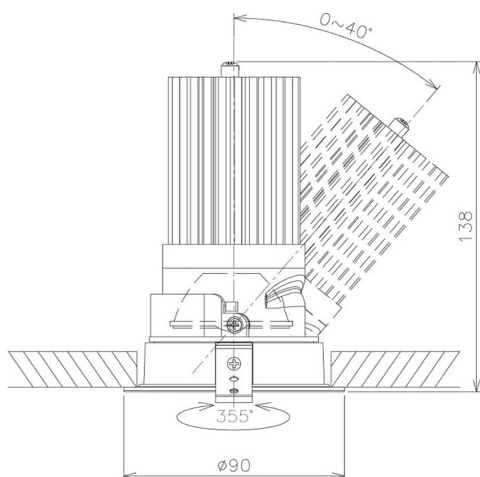

Item no. DD091-2825B8040

Series Name:  $\Phi$ 80 Series Lens Type

Installation	Recessed mount
Type	$\Phi$ 80 Series Lens Type
Fixture wattage	28.5W
Beam angle	25 deg
Color Temp.	4000K
CRI	Ra>85
Luminous	2180 lm
Body	Die-cast aluminum alloy
Body finish	N/A
Trim finish	Black
Reflector finish	N/A
IP Rate	IP20
Light source	COB module
Input Voltage	AC220~240V
Dimming Type	Non-Dimmable
Certificate	CE, CCC
Cut Hole	80mm

Height (Weight)	
36.0W	138 (0.7kg)
28.5W	138 (0.7kg)
21.0W	98 (0.6kg)
14.2W	98 (0.6kg)
7.4W	78 (0.6kg)
5.0W	78 (0.4kg)