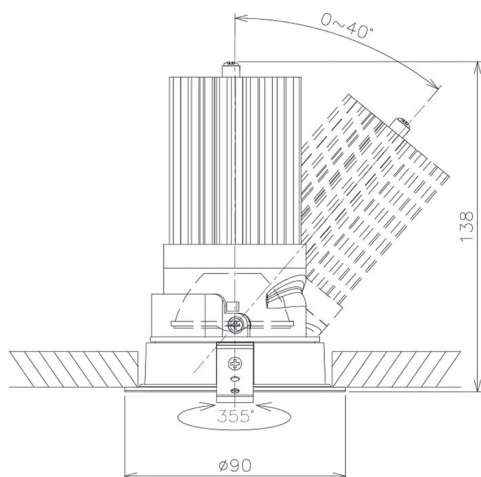

Item no. DD091-2825B8527

Series Name: Φ 80 Series Lens Type

Installation Type	Recessed mount
Fixture wattage	28.5W
Beam angle	25 deg
Color Temp.	2700K
CRI	Ra>85
Luminous	1908 lm
Body	Die-cast aluminum alloy
Body finish	N/A
Trim finish	Black
Reflector finish	N/A
IP Rate	IP20
Light source	COB module
Input Voltage	AC220~240V
Dimming Type	Non-Dimmable
Certificate	CE, CCC
Cut Hole	80mm

Height (Weight)	
36.0W	138 (0.7kg)
28.5W	138 (0.7kg)
21.0W	98 (0.6kg)
14.2W	98 (0.6kg)
7.4W	78 (0.6kg)
5.0W	78 (0.4kg)