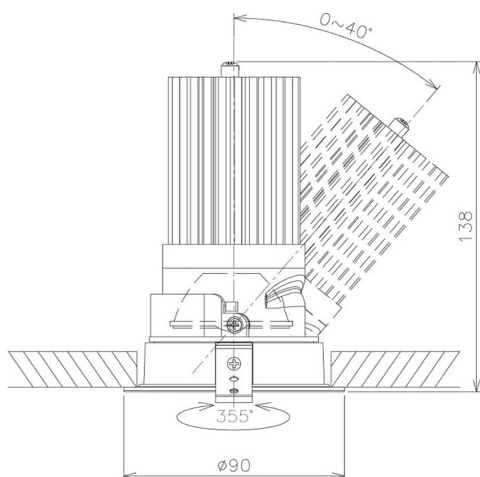

Item no. DD091-2825B8527

Series Name: Φ 80 Series Lens Type

Installation	Recessed mount
Type	Φ 80 Series Lens Type
Fixture wattage	28.5W
Beam angle	25 deg
Color Temp.	2700K
CRI	Ra>85
Luminous	1908 lm
Body	Die-cast aluminum alloy
Body finish	N/A
Trim finish	Black
Reflector finish	N/A
IP Rate	IP20
Light source	COB module
Input Voltage	AC220~240V
Dimming Type	Non-Dimmable
Certificate	CE, CCC
Cut Hole	80mm

Height (Weight)	
36.0W	138 (0.7kg)
28.5W	138 (0.7kg)
21.0W	98 (0.6kg)
14.2W	98 (0.6kg)
7.4W	78 (0.6kg)
5.0W	78 (0.4kg)