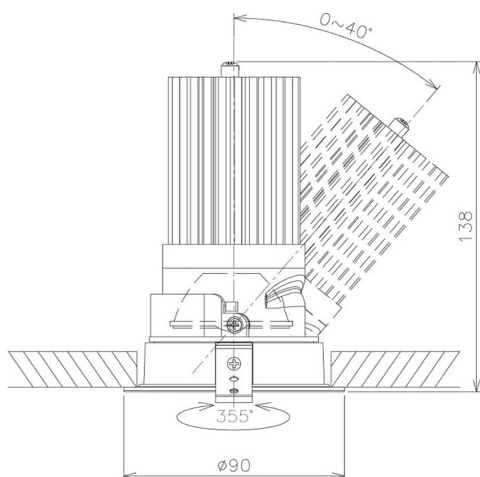

Item no. DD091-2825B8530

Series Name:  $\Phi$ 80 Series Lens Type

Installation	Recessed mount
Type	$\Phi$ 80 Series Lens Type
Fixture wattage	28.5W
Beam angle	25 deg
Color Temp.	3000K
CRI	Ra>85
Luminous	1990 lm
Body	Die-cast aluminum alloy
Body finish	N/A
Trim finish	Black
Reflector finish	N/A
IP Rate	IP20
Light source	COB module
Input Voltage	AC220~240V
Dimming Type	Non-Dimmable
Certificate	CE, CCC
Cut Hole	80mm

Height (Weight)	
36.0W	138 (0.7kg)
28.5W	138 (0.7kg)
21.0W	98 (0.6kg)
14.2W	98 (0.6kg)
7.4W	78 (0.6kg)
5.0W	78 (0.4kg)