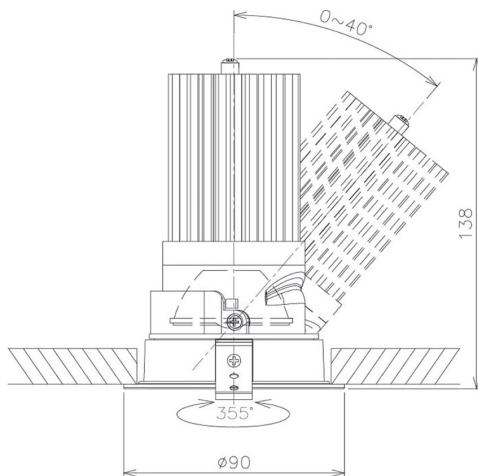

Item no. DD091-2825B8530

Series Name: Φ 80 Series Lens Type

Installation Type	Recessed mount
Fixture wattage	28.5W
Beam angle	25 deg
Color Temp.	3000K
CRI	Ra>85
Luminous	1990 lm
Body	Die-cast aluminum alloy
Body finish	N/A
Trim finish	Black
Reflector finish	N/A
IP Rate	IP20
Light source	COB module
Input Voltage	AC220~240V
Dimming Type	Non-Dimmable
Certificate	CE, CCC
Cut Hole	80mm

Height (Weight)	
36.0W	138 (0.7kg)
28.5W	138 (0.7kg)
21.0W	98 (0.6kg)
14.2W	98 (0.6kg)
7.4W	78 (0.6kg)
5.0W	78 (0.4kg)