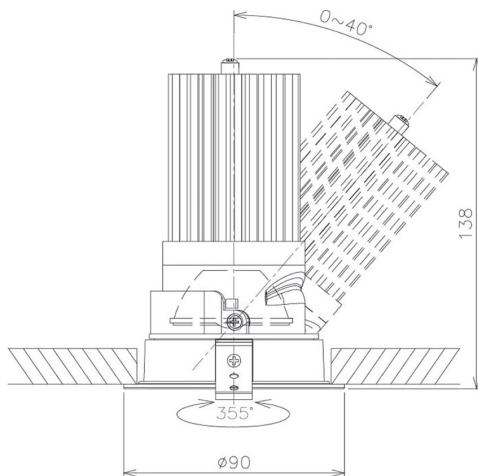

Item no. DD091-2825B8535

Series Name: Φ 80 Series Lens Type

Installation Type	Recessed mount
Fixture wattage	28.5W
Beam angle	25 deg
Color Temp.	3500K
CRI	Ra>85
Luminous	2029 lm
Body	Die-cast aluminum alloy
Body finish	N/A
Trim finish	Black
Reflector finish	N/A
IP Rate	IP20
Light source	COB module
Input Voltage	AC220~240V
Dimming Type	Non-Dimmable
Certificate	CE, CCC
Cut Hole	80mm

Height (Weight)	
36.0W	138 (0.7kg)
28.5W	138 (0.7kg)
21.0W	98 (0.6kg)
14.2W	98 (0.6kg)
7.4W	78 (0.6kg)
5.0W	78 (0.4kg)