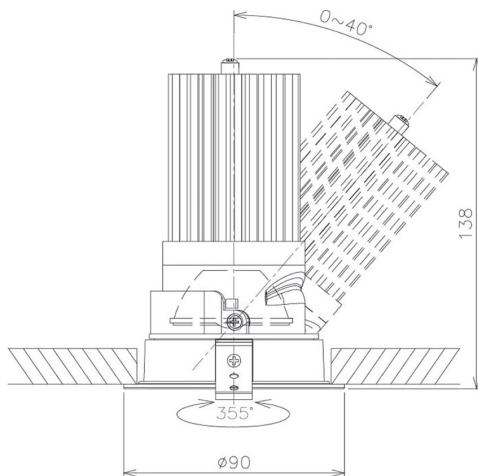

Item no. DD091-2825B8540

Series Name: Φ 80 Series Lens Type

Installation Type	Recessed mount
Fixture wattage	28.5W
Beam angle	25 deg
Color Temp.	4000K
CRI	Ra>85
Luminous	2049 lm
Body	Die-cast aluminum alloy
Body finish	N/A
Trim finish	Black
Reflector finish	N/A
IP Rate	IP20
Light source	COB module
Input Voltage	AC220~240V
Dimming Type	Non-Dimmable
Certificate	CE, CCC
Cut Hole	80mm

Height (Weight)	
36.0W	138 (0.7kg)
28.5W	138 (0.7kg)
21.0W	98 (0.6kg)
14.2W	98 (0.6kg)
7.4W	78 (0.6kg)
5.0W	78 (0.4kg)