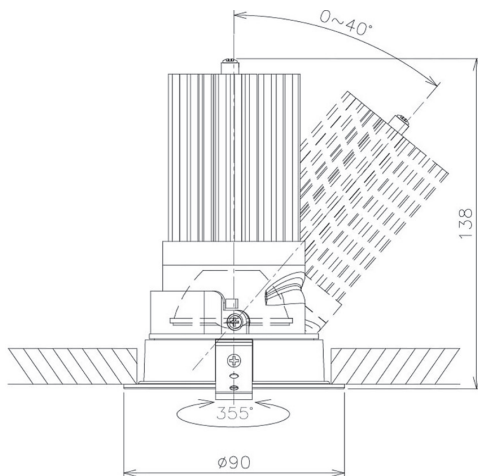

Item no. DD091-2825B9027

Series Name: Φ 80 Series Lens Type

Installation	Recessed mount
Type	
Fixture wattage	28.5W
Beam angle	25 deg
Color Temp.	2700K
CRI	Ra>90
Luminous	1735 lm
Body	Die-cast aluminum alloy
Body finish	N/A
Trim finish	Black
Reflector finish	N/A
IP Rate	IP20
Light source	COB module
Input Voltage	AC220~240V
Dimming Type	Non-Dimmable
Certificate	CE, CCC
Cut Hole	80mm

Height (Weight)	
36.0W	138 (0.7kg)
28.5W	138 (0.7kg)
21.0W	98 (0.6kg)
14.2W	98 (0.6kg)
7.4W	78 (0.6kg)
5.0W	78 (0.4kg)