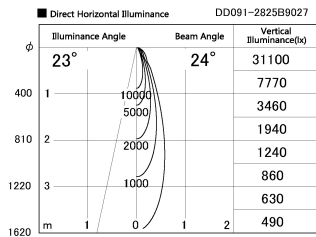

Item no. DD091-2825B9027

Series Name: Φ 80 Series Lens Type

Installation	Recessed mount
Type	
Fixture wattage	28.5W
Beam angle	25 deg
Color Temp.	2700K
CRI	Ra>90
Luminous	1735 lm
Body	Die-cast aluminum alloy
Body finish	N/A
Trim finish	Black
Reflector finish	N/A
IP Rate	IP20
Light source	COB module
Input Voltage	AC220~240V
Dimming Type	Non-Dimmable
Certificate	CE, CCC
Cut Hole	80mm

Height (Weight)	
36.0W	138 (0.7kg)
28.5W	138 (0.7kg)
21.0W	98 (0.6kg)
14.2W	98 (0.6kg)
7.4W	78 (0.6kg)
5.0W	78 (0.4kg)