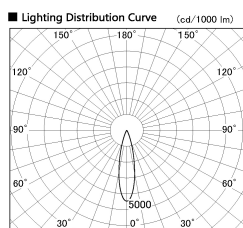

Item no. DD091-2825B9027

Series Name: Φ 80 Series Lens Type

Installation	Recessed mount
Type	Φ 80 Series Lens Type
Fixture wattage	28.5W
Beam angle	25 deg
Color Temp.	2700K
CRI	Ra>90
Luminous	1735 lm
Body	Die-cast aluminum alloy
Body finish	N/A
Trim finish	Black
Reflector finish	N/A
IP Rate	IP20
Light source	COB module
Input Voltage	AC220~240V
Dimming Type	Non-Dimmable
Certificate	CE, CCC
Cut Hole	80mm

Height (Weight)	
36.0W	138 (0.7kg)
28.5W	138 (0.7kg)
21.0W	98 (0.6kg)
14.2W	98 (0.6kg)
7.4W	78 (0.6kg)
5.0W	78 (0.4kg)