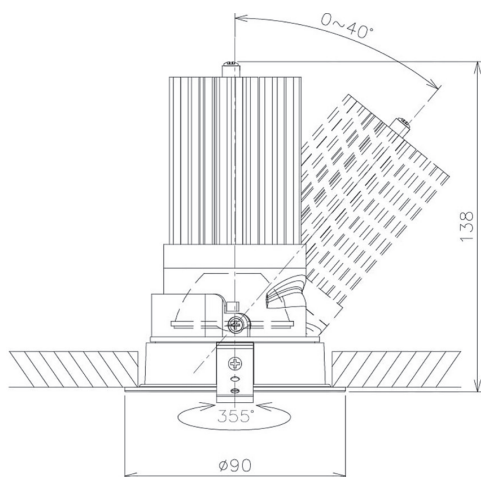

Item no. DD091-2825B9027

Series Name: Φ 80 Series Lens Type

Installation	Recessed mount
Type	Φ 80 Series Lens Type
Fixture wattage	28.5W
Beam angle	25 deg
Color Temp.	2700K
CRI	Ra>90
Luminous	1735 lm
Body	Die-cast aluminum alloy
Body finish	N/A
Trim finish	Black
Reflector finish	N/A
IP Rate	IP20
Light source	COB module
Input Voltage	AC220~240V
Dimming Type	Non-Dimmable
Certificate	CE, CCC
Cut Hole	80mm

Height (Weight)	
36.0W	138 (0.7kg)
28.5W	138 (0.7kg)
21.0W	98 (0.6kg)
14.2W	98 (0.6kg)
7.4W	78 (0.6kg)
5.0W	78 (0.4kg)