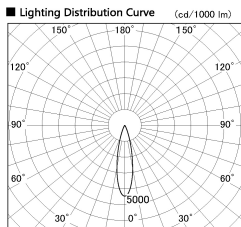

Item no. DD091-2825B9027

Series Name: Φ 80 Series Lens Type

Installation	Recessed mount
Type	
Fixture wattage	28.5W
Beam angle	25 deg
Color Temp.	2700K
CRI	Ra>90
Luminous	1735 lm
Body	Die-cast aluminum alloy
Body finish	N/A
Trim finish	Black
Reflector finish	N/A
IP Rate	IP20
Light source	COB module
Input Voltage	AC220~240V
Dimming Type	Non-Dimmable
Certificate	CE, CCC
Cut Hole	80mm

Height (Weight)	
36.0W	138 (0.7kg)
28.5W	138 (0.7kg)
21.0W	98 (0.6kg)
14.2W	98 (0.6kg)
7.4W	78 (0.6kg)
5.0W	78 (0.4kg)