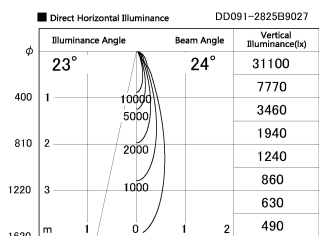

Item no. DD091-2825B9027

Series Name: Φ 80 Series Lens Type

Installation	Recessed mount
Type	Φ 80 Series Lens Type
Fixture wattage	28.5W
Beam angle	25 deg
Color Temp.	2700K
CRI	Ra>90
Luminous	1735 lm
Body	Die-cast aluminum alloy
Body finish	N/A
Trim finish	Black
Reflector finish	N/A
IP Rate	IP20
Light source	COB module
Input Voltage	AC220~240V
Dimming Type	Non-Dimmable
Certificate	CE, CCC
Cut Hole	80mm

Height (Weight)	
36.0W	138 (0.7kg)
28.5W	138 (0.7kg)
21.0W	98 (0.6kg)
14.2W	98 (0.6kg)
7.4W	78 (0.6kg)
5.0W	78 (0.4kg)