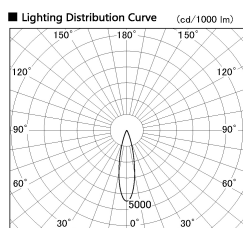

Item no. DD091-2825B9035

Series Name:  $\Phi$ 80 Series Lens Type

Installation	Recessed mount
Type	
Fixture wattage	28.5W
Beam angle	25 deg
Color Temp.	3500K
CRI	Ra>90
Luminous	1845 lm
Body	Die-cast aluminum alloy
Body finish	N/A
Trim finish	Black
Reflector finish	N/A
IP Rate	IP20
Light source	COB module
Input Voltage	AC220~240V
Dimming Type	Non-Dimmable
Certificate	CE, CCC
Cut Hole	80mm

Height (Weight)	
36.0W	138 (0.7kg)
28.5W	138 (0.7kg)
21.0W	98 (0.6kg)
14.2W	98 (0.6kg)
7.4W	78 (0.6kg)
5.0W	78 (0.4kg)