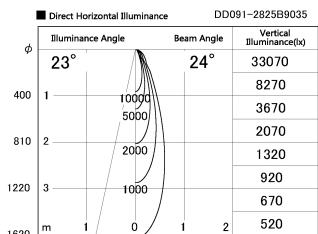

Item no. DD091-2825B9035

Series Name:  $\Phi$ 80 Series Lens Type

Installation	Recessed mount
Type	
Fixture wattage	28.5W
Beam angle	25 deg
Color Temp.	3500K
CRI	Ra>90
Luminous	1845 lm
Body	Die-cast aluminum alloy
Body finish	N/A
Trim finish	Black
Reflector finish	N/A
IP Rate	IP20
Light source	COB module
Input Voltage	AC220~240V
Dimming Type	Non-Dimmable
Certificate	CE, CCC
Cut Hole	80mm

Height (Weight)	
36.0W	138 (0.7kg)
28.5W	138 (0.7kg)
21.0W	98 (0.6kg)
14.2W	98 (0.6kg)
7.4W	78 (0.6kg)
5.0W	78 (0.4kg)