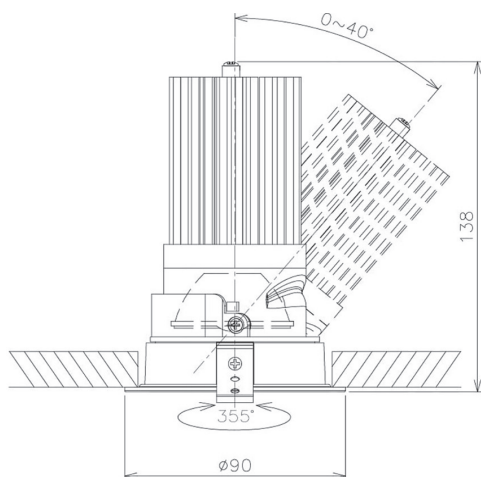

Item no. DD091-2825B9035

Series Name:  $\Phi$ 80 Series Lens Type

Installation	Recessed mount
Type	
Fixture wattage	28.5W
Beam angle	25 deg
Color Temp.	3500K
CRI	Ra>90
Luminous	1845 lm
Body	Die-cast aluminum alloy
Body finish	N/A
Trim finish	Black
Reflector finish	N/A
IP Rate	IP20
Light source	COB module
Input Voltage	AC220~240V
Dimming Type	Non-Dimmable
Certificate	CE, CCC
Cut Hole	80mm

Height (Weight)	
36.0W	138 (0.7kg)
28.5W	138 (0.7kg)
21.0W	98 (0.6kg)
14.2W	98 (0.6kg)
7.4W	78 (0.6kg)
5.0W	78 (0.4kg)