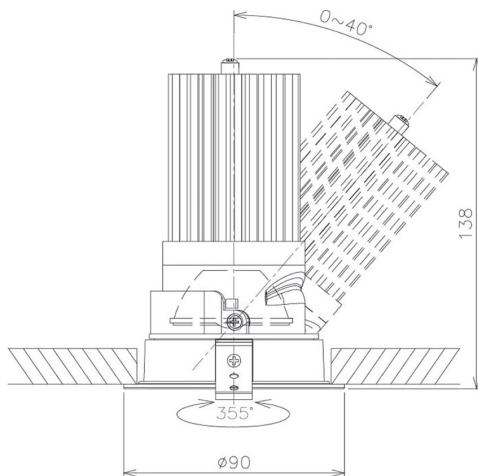

Item no. DD091-2830B8027

Series Name: Φ 80 Series Lens Type

Installation Type	Recessed mount
Fixture wattage	28.5W
Beam angle	30 deg
Color Temp.	2700K
CRI	Ra>90
Luminous	2203 lm
Body	Die-cast aluminum alloy
Body finish	N/A
Trim finish	Black
Reflector finish	N/A
IP Rate	IP20
Light source	COB module
Input Voltage	AC220~240V
Dimming Type	Non-Dimmable
Certificate	CE, CCC
Cut Hole	80mm

Height (Weight)	
36.0W	138 (0.7kg)
28.5W	138 (0.7kg)
21.0W	98 (0.6kg)
14.2W	98 (0.6kg)
7.4W	78 (0.6kg)
5.0W	78 (0.4kg)