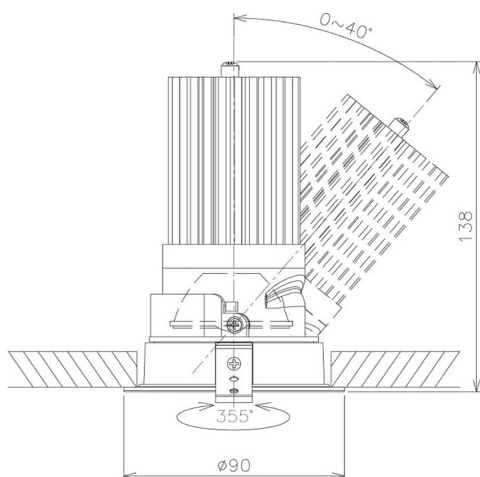

Item no. DD091-2830B8027

Series Name: Φ 80 Series Lens Type

Installation	Recessed mount
Type	Φ 80 Series Lens Type
Fixture wattage	28.5W
Beam angle	30 deg
Color Temp.	2700K
CRI	Ra>90
Luminous	2203 lm
Body	Die-cast aluminum alloy
Body finish	N/A
Trim finish	Black
Reflector finish	N/A
IP Rate	IP20
Light source	COB module
Input Voltage	AC220~240V
Dimming Type	Non-Dimmable
Certificate	CE, CCC
Cut Hole	80mm

Height (Weight)	
36.0W	138 (0.7kg)
28.5W	138 (0.7kg)
21.0W	98 (0.6kg)
14.2W	98 (0.6kg)
7.4W	78 (0.6kg)
5.0W	78 (0.4kg)