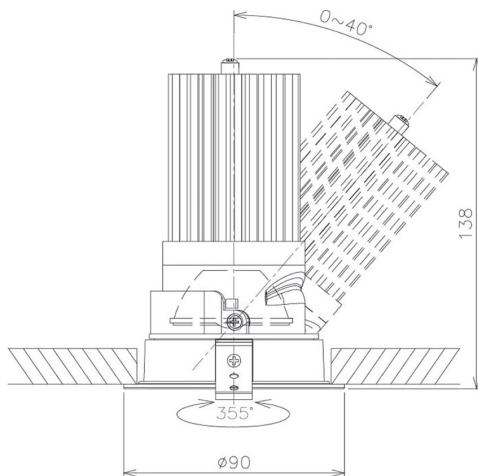

Item no. DD091-2830B8030

Series Name: Φ 80 Series Lens Type

Installation Type	Recessed mount
Fixture wattage	28.5W
Beam angle	30 deg
Color Temp.	3000K
CRI	Ra>90
Luminous	2297 lm
Body	Die-cast aluminum alloy
Body finish	N/A
Trim finish	Black
Reflector finish	N/A
IP Rate	IP20
Light source	COB module
Input Voltage	AC220~240V
Dimming Type	Non-Dimmable
Certificate	CE, CCC
Cut Hole	80mm

Height (Weight)	
36.0W	138 (0.7kg)
28.5W	138 (0.7kg)
21.0W	98 (0.6kg)
14.2W	98 (0.6kg)
7.4W	78 (0.6kg)
5.0W	78 (0.4kg)