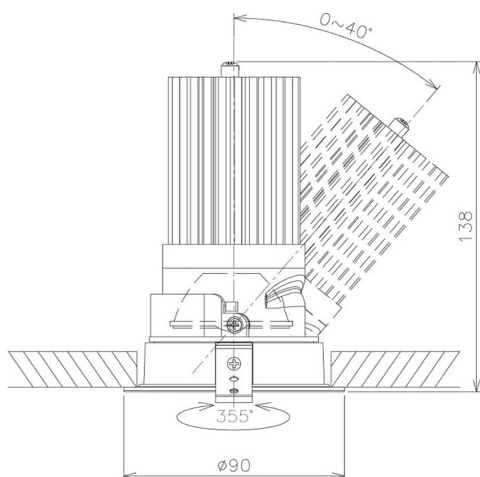

Item no. DD091-2830B8030

Series Name: Φ 80 Series Lens Type

Installation Type	Recessed mount
Fixture wattage	28.5W
Beam angle	30 deg
Color Temp.	3000K
CRI	Ra>90
Luminous	2297 lm
Body	Die-cast aluminum alloy
Body finish	N/A
Trim finish	Black
Reflector finish	N/A
IP Rate	IP20
Light source	COB module
Input Voltage	AC220~240V
Dimming Type	Non-Dimmable
Certificate	CE, CCC
Cut Hole	80mm

Height (Weight)	
36.0W	138 (0.7kg)
28.5W	138 (0.7kg)
21.0W	98 (0.6kg)
14.2W	98 (0.6kg)
7.4W	78 (0.6kg)
5.0W	78 (0.4kg)