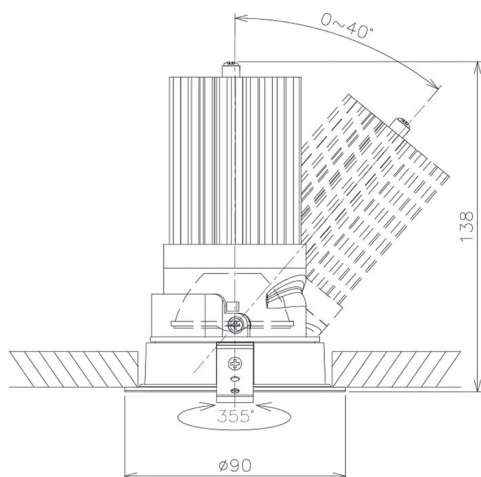

Item no. DD091-2830B8035

Series Name: Φ 80 Series Lens Type

Installation Type	Recessed mount
Fixture wattage	28.5W
Beam angle	30 deg
Color Temp.	3500K
CRI	Ra>90
Luminous	2342 lm
Body	Die-cast aluminum alloy
Body finish	N/A
Trim finish	Black
Reflector finish	N/A
IP Rate	IP20
Light source	COB module
Input Voltage	AC220~240V
Dimming Type	Non-Dimmable
Certificate	CE, CCC
Cut Hole	80mm

Height (Weight)	
36.0W	138 (0.7kg)
28.5W	138 (0.7kg)
21.0W	98 (0.6kg)
14.2W	98 (0.6kg)
7.4W	78 (0.6kg)
5.0W	78 (0.4kg)