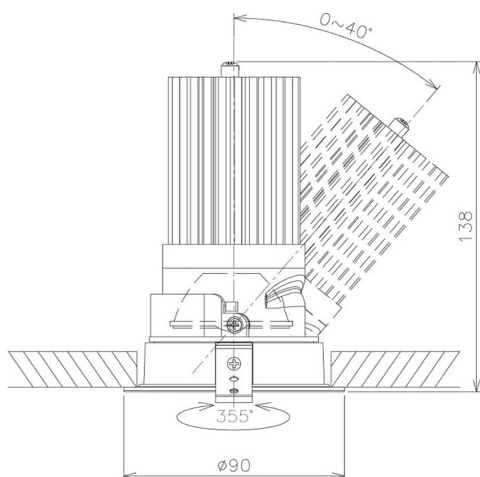

Item no. DD091-2830B8035

Series Name: Φ 80 Series Lens Type

Installation	Recessed mount
Type	Φ 80 Series Lens Type
Fixture wattage	28.5W
Beam angle	30 deg
Color Temp.	3500K
CRI	Ra>90
Luminous	2342 lm
Body	Die-cast aluminum alloy
Body finish	N/A
Trim finish	Black
Reflector finish	N/A
IP Rate	IP20
Light source	COB module
Input Voltage	AC220~240V
Dimming Type	Non-Dimmable
Certificate	CE, CCC
Cut Hole	80mm

Height (Weight)	
36.0W	138 (0.7kg)
28.5W	138 (0.7kg)
21.0W	98 (0.6kg)
14.2W	98 (0.6kg)
7.4W	78 (0.6kg)
5.0W	78 (0.4kg)