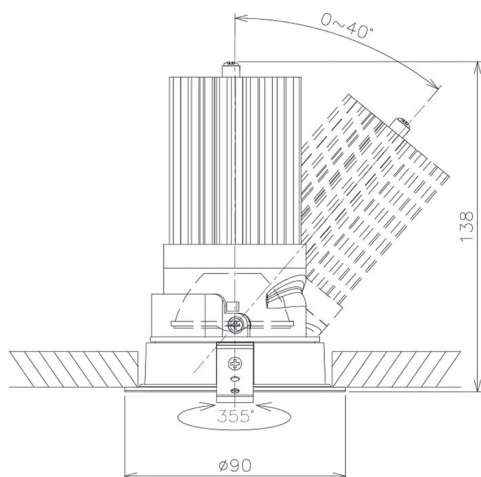

Item no. DD091-2830B8040

Series Name: Φ 80 Series Lens Type

Installation Type	Recessed mount
Fixture wattage	28.5W
Beam angle	30 deg
Color Temp.	4000K
CRI	Ra>90
Luminous	2365 lm
Body	Die-cast aluminum alloy
Body finish	N/A
Trim finish	Black
Reflector finish	N/A
IP Rate	IP20
Light source	COB module
Input Voltage	AC220~240V
Dimming Type	Non-Dimmable
Certificate	CE, CCC
Cut Hole	80mm

Height (Weight)	
36.0W	138 (0.7kg)
28.5W	138 (0.7kg)
21.0W	98 (0.6kg)
14.2W	98 (0.6kg)
7.4W	78 (0.6kg)
5.0W	78 (0.4kg)