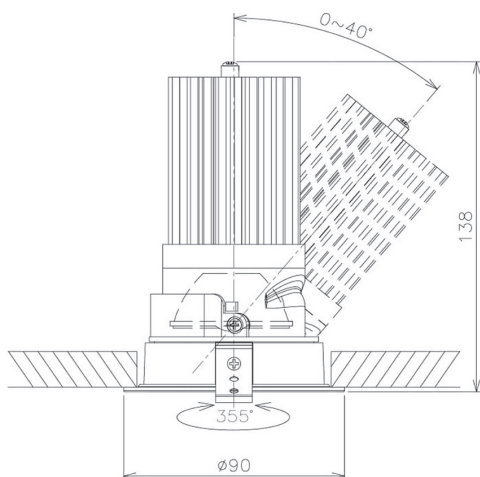

Item no. DD091-2830B8527

Series Name: Φ 80 Series Lens Type

| | |
|-------------------|-------------------------|
| Installation Type | Recessed mount |
| Fixture wattage | 28.5W |
| Beam angle | 30 deg |
| Color Temp. | 2700K |
| CRI | Ra>85 |
| Luminous | 2070 lm |
| Body | Die-cast aluminum alloy |
| Body finish | N/A |
| Trim finish | Black |
| Reflector finish | N/A |
| IP Rate | IP20 |
| Light source | COB module |
| Input Voltage | AC220~240V |
| Dimming Type | Non-Dimmable |
| Certificate | CE, CCC |
| Cut Hole | 80mm |

| Height (Weight) | |
|-----------------|-------------|
| 36.0W | 138 (0.7kg) |
| 28.5W | 138 (0.7kg) |
| 21.0W | 98 (0.6kg) |
| 14.2W | 98 (0.6kg) |
| 7.4W | 78 (0.6kg) |
| 5.0W | 78 (0.4kg) |