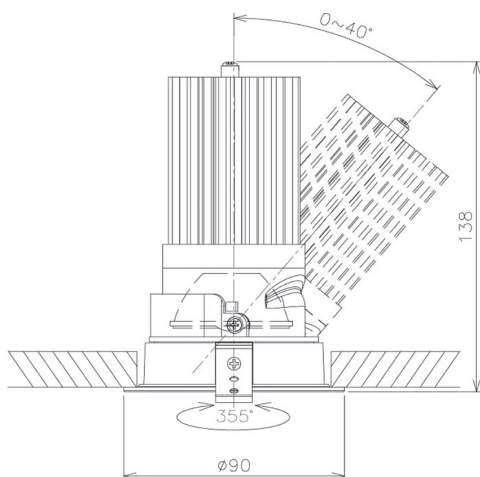

Item no. DD091-2830B8527

Series Name: Φ 80 Series Lens Type

Installation	Recessed mount
Type	Φ 80 Series Lens Type
Fixture wattage	28.5W
Beam angle	30 deg
Color Temp.	2700K
CRI	Ra>85
Luminous	2070 lm
Body	Die-cast aluminum alloy
Body finish	N/A
Trim finish	Black
Reflector finish	N/A
IP Rate	IP20
Light source	COB module
Input Voltage	AC220~240V
Dimming Type	Non-Dimmable
Certificate	CE, CCC
Cut Hole	80mm

Height (Weight)	
36.0W	138 (0.7kg)
28.5W	138 (0.7kg)
21.0W	98 (0.6kg)
14.2W	98 (0.6kg)
7.4W	78 (0.6kg)
5.0W	78 (0.4kg)