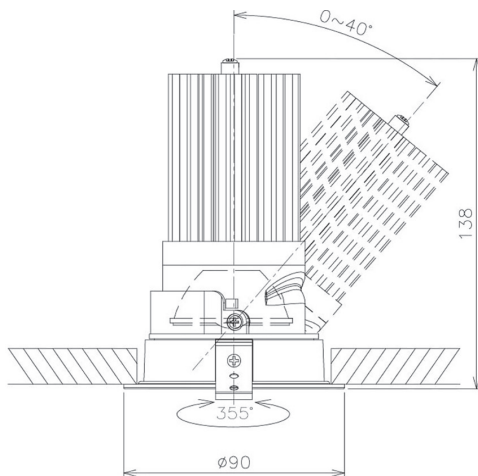

Item no. DD091-2830B8530

Series Name:  $\Phi$ 80 Series Lens Type

Installation	Recessed mount
Type	$\Phi$ 80 Series Lens Type
Fixture wattage	28.5W
Beam angle	30 deg
Color Temp.	3000K
CRI	Ra>85
Luminous	2159 lm
Body	Die-cast aluminum alloy
Body finish	N/A
Trim finish	Black
Reflector finish	N/A
IP Rate	IP20
Light source	COB module
Input Voltage	AC220~240V
Dimming Type	Non-Dimmable
Certificate	CE, CCC
Cut Hole	80mm

Height (Weight)	
36.0W	138 (0.7kg)
28.5W	138 (0.7kg)
21.0W	98 (0.6kg)
14.2W	98 (0.6kg)
7.4W	78 (0.6kg)
5.0W	78 (0.4kg)