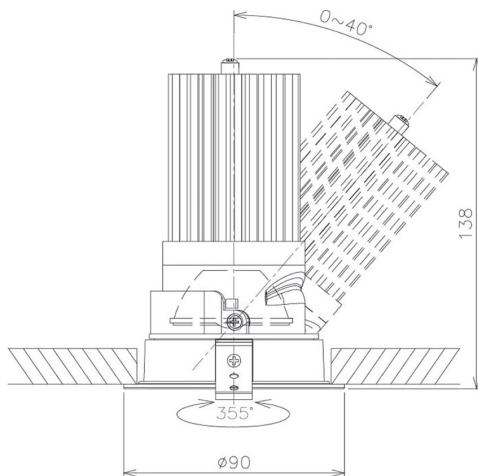

Item no. DD091-2830B8530

Series Name: Φ 80 Series Lens Type

Installation Type	Recessed mount
Fixture wattage	28.5W
Beam angle	30 deg
Color Temp.	3000K
CRI	Ra>85
Luminous	2159 lm
Body	Die-cast aluminum alloy
Body finish	N/A
Trim finish	Black
Reflector finish	N/A
IP Rate	IP20
Light source	COB module
Input Voltage	AC220~240V
Dimming Type	Non-Dimmable
Certificate	CE, CCC
Cut Hole	80mm

Height (Weight)	
36.0W	138 (0.7kg)
28.5W	138 (0.7kg)
21.0W	98 (0.6kg)
14.2W	98 (0.6kg)
7.4W	78 (0.6kg)
5.0W	78 (0.4kg)