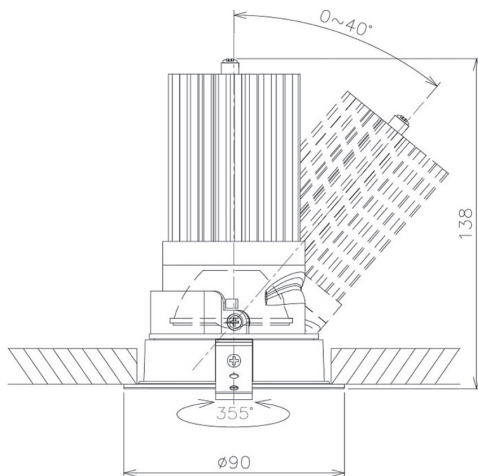

Item no. DD091-2830B8535

Series Name: Φ 80 Series Lens Type

Installation	Recessed mount
Type	Φ 80 Series Lens Type
Fixture wattage	28.5W
Beam angle	30 deg
Color Temp.	3500K
CRI	Ra>85
Luminous	2202 lm
Body	Die-cast aluminum alloy
Body finish	N/A
Trim finish	Black
Reflector finish	N/A
IP Rate	IP20
Light source	COB module
Input Voltage	AC220~240V
Dimming Type	Non-Dimmable
Certificate	CE, CCC
Cut Hole	80mm

Height (Weight)	
36.0W	138 (0.7kg)
28.5W	138 (0.7kg)
21.0W	98 (0.6kg)
14.2W	98 (0.6kg)
7.4W	78 (0.6kg)
5.0W	78 (0.4kg)