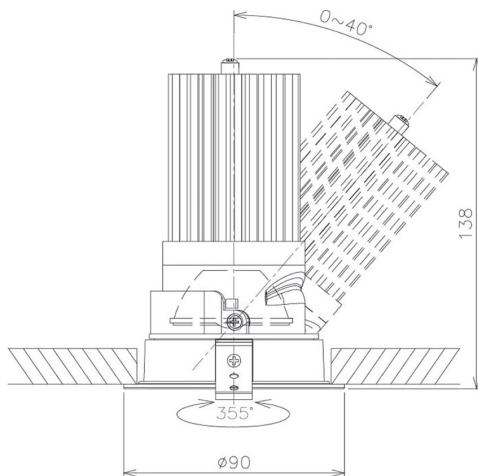

Item no. DD091-2830B8535

Series Name: Φ 80 Series Lens Type

Installation Type	Recessed mount
Fixture wattage	28.5W
Beam angle	30 deg
Color Temp.	3500K
CRI	Ra>85
Luminous	2202 lm
Body	Die-cast aluminum alloy
Body finish	N/A
Trim finish	Black
Reflector finish	N/A
IP Rate	IP20
Light source	COB module
Input Voltage	AC220~240V
Dimming Type	Non-Dimmable
Certificate	CE, CCC
Cut Hole	80mm

Height (Weight)	
36.0W	138 (0.7kg)
28.5W	138 (0.7kg)
21.0W	98 (0.6kg)
14.2W	98 (0.6kg)
7.4W	78 (0.6kg)
5.0W	78 (0.4kg)