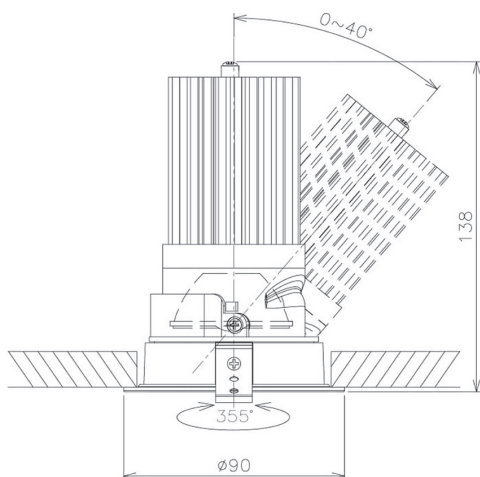

Item no. DD091-2830B8540

Series Name:  $\Phi$ 80 Series Lens Type

Installation Type	Recessed mount
Fixture wattage	28.5W
Beam angle	30 deg
Color Temp.	4000K
CRI	Ra>85
Luminous	2223 lm
Body	Die-cast aluminum alloy
Body finish	N/A
Trim finish	Black
Reflector finish	N/A
IP Rate	IP20
Light source	COB module
Input Voltage	AC220~240V
Dimming Type	Non-Dimmable
Certificate	CE, CCC
Cut Hole	80mm

Height (Weight)	
36.0W	138 (0.7kg)
28.5W	138 (0.7kg)
21.0W	98 (0.6kg)
14.2W	98 (0.6kg)
7.4W	78 (0.6kg)
5.0W	78 (0.4kg)