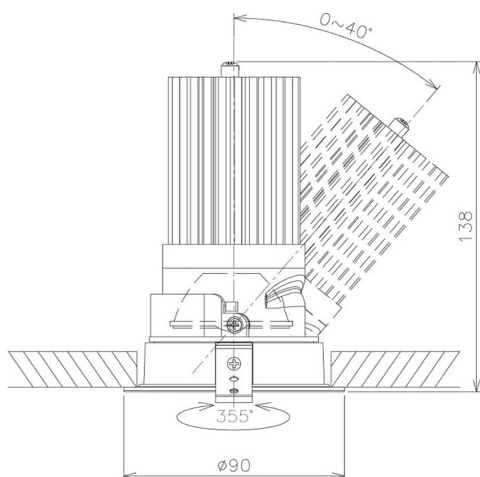

Item no. DD091-2830B8540

Series Name: Φ 80 Series Lens Type

Installation	Recessed mount
Type	Φ 80 Series Lens Type
Fixture wattage	28.5W
Beam angle	30 deg
Color Temp.	4000K
CRI	Ra>85
Luminous	2223 lm
Body	Die-cast aluminum alloy
Body finish	N/A
Trim finish	Black
Reflector finish	N/A
IP Rate	IP20
Light source	COB module
Input Voltage	AC220~240V
Dimming Type	Non-Dimmable
Certificate	CE, CCC
Cut Hole	80mm

Height (Weight)	
36.0W	138 (0.7kg)
28.5W	138 (0.7kg)
21.0W	98 (0.6kg)
14.2W	98 (0.6kg)
7.4W	78 (0.6kg)
5.0W	78 (0.4kg)