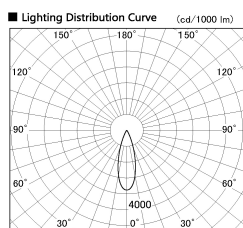

Item no. DD091-2830B9027

Series Name:  $\Phi$ 80 Series Lens Type

Installation Type	Recessed mount
Fixture wattage	28.5W
Beam angle	30 deg
Color Temp.	2700K
CRI	Ra>90
Luminous	1882 lm
Body	Die-cast aluminum alloy
Body finish	N/A
Trim finish	Black
Reflector finish	N/A
IP Rate	IP20
Light source	COB module
Input Voltage	AC220~240V
Dimming Type	Non-Dimmable
Certificate	CE, CCC
Cut Hole	80mm

Height (Weight)	
36.0W	138 (0.7kg)
28.5W	138 (0.7kg)
21.0W	98 (0.6kg)
14.2W	98 (0.6kg)
7.4W	78 (0.6kg)
5.0W	78 (0.4kg)