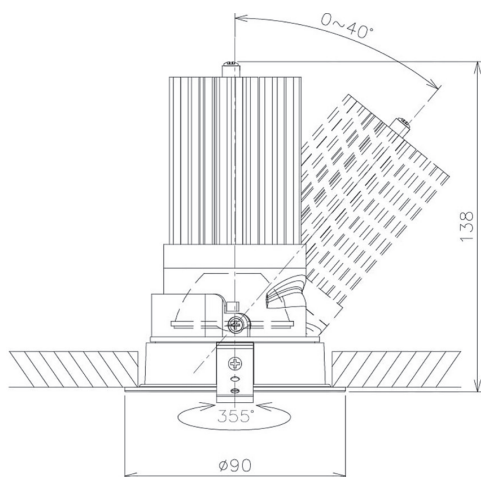

Item no. DD091-2830B9027

Series Name:  $\Phi$ 80 Series Lens Type

Installation Type	Recessed mount
Fixture wattage	28.5W
Beam angle	30 deg
Color Temp.	2700K
CRI	Ra>90
Luminous	1882 lm
Body	Die-cast aluminum alloy
Body finish	N/A
Trim finish	Black
Reflector finish	N/A
IP Rate	IP20
Light source	COB module
Input Voltage	AC220~240V
Dimming Type	Non-Dimmable
Certificate	CE, CCC
Cut Hole	80mm

Height (Weight)	
36.0W	138 (0.7kg)
28.5W	138 (0.7kg)
21.0W	98 (0.6kg)
14.2W	98 (0.6kg)
7.4W	78 (0.6kg)
5.0W	78 (0.4kg)