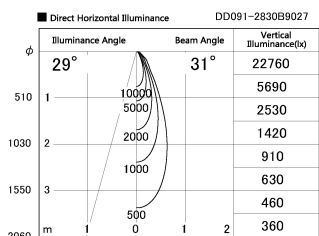

Item no. DD091-2830B9027

Series Name:  $\Phi$ 80 Series Lens Type

Installation Type	Recessed mount
Fixture wattage	28.5W
Beam angle	30 deg
Color Temp.	2700K
CRI	Ra>90
Luminous	1882 lm
Body	Die-cast aluminum alloy
Body finish	N/A
Trim finish	Black
Reflector finish	N/A
IP Rate	IP20
Light source	COB module
Input Voltage	AC220~240V
Dimming Type	Non-Dimmable
Certificate	CE, CCC
Cut Hole	80mm

Height (Weight)	
36.0W	138 (0.7kg)
28.5W	138 (0.7kg)
21.0W	98 (0.6kg)
14.2W	98 (0.6kg)
7.4W	78 (0.6kg)
5.0W	78 (0.4kg)