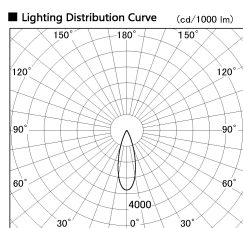

Item no. DD091-2830B9030

Series Name:  $\Phi$ 80 Series Lens Type

Installation	Recessed mount
Type	
Fixture wattage	28.5W
Beam angle	30 deg
Color Temp.	3000K
CRI	Ra>90
Luminous	1963 lm
Body	Die-cast aluminum alloy
Body finish	N/A
Trim finish	Black
Reflector finish	N/A
IP Rate	IP20
Light source	COB module
Input Voltage	AC220~240V
Dimming Type	Non-Dimmable
Certificate	CE, CCC
Cut Hole	80mm

Height (Weight)	
36.0W	138 (0.7kg)
28.5W	138 (0.7kg)
21.0W	98 (0.6kg)
14.2W	98 (0.6kg)
7.4W	78 (0.6kg)
5.0W	78 (0.4kg)