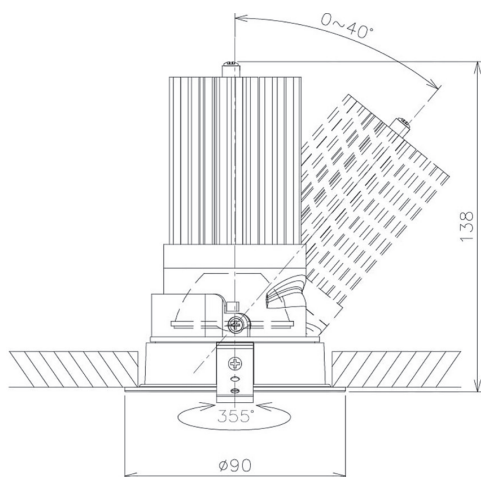

Item no. DD091-2830B9030

Series Name:  $\Phi$ 80 Series Lens Type

|                  |                         |
|------------------|-------------------------|
| Installation     | Recessed mount          |
| Type             |                         |
| Fixture wattage  | 28.5W                   |
| Beam angle       | 30 deg                  |
| Color Temp.      | 3000K                   |
| CRI              | Ra>90                   |
| Luminous         | 1963 lm                 |
| Body             | Die-cast aluminum alloy |
| Body finish      | N/A                     |
| Trim finish      | Black                   |
| Reflector finish | N/A                     |
| IP Rate          | IP20                    |
| Light source     | COB module              |
| Input Voltage    | AC220~240V              |
| Dimming Type     | Non-Dimmable            |
| Certificate      | CE, CCC                 |
| Cut Hole         | 80mm                    |

| Height (Weight) |             |
|-----------------|-------------|
| 36.0W           | 138 (0.7kg) |
| 28.5W           | 138 (0.7kg) |
| 21.0W           | 98 (0.6kg)  |
| 14.2W           | 98 (0.6kg)  |
| 7.4W            | 78 (0.6kg)  |
| 5.0W            | 78 (0.4kg)  |