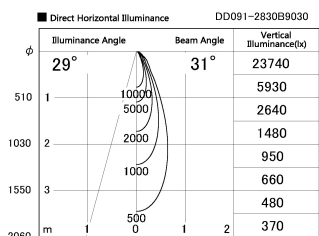

Item no. DD091-2830B9030

Series Name:  $\Phi$ 80 Series Lens Type

|                  |                         |
|------------------|-------------------------|
| Installation     | Recessed mount          |
| Type             |                         |
| Fixture wattage  | 28.5W                   |
| Beam angle       | 30 deg                  |
| Color Temp.      | 3000K                   |
| CRI              | Ra>90                   |
| Luminous         | 1963 lm                 |
| Body             | Die-cast aluminum alloy |
| Body finish      | N/A                     |
| Trim finish      | Black                   |
| Reflector finish | N/A                     |
| IP Rate          | IP20                    |
| Light source     | COB module              |
| Input Voltage    | AC220~240V              |
| Dimming Type     | Non-Dimmable            |
| Certificate      | CE, CCC                 |
| Cut Hole         | 80mm                    |

| Height (Weight) |             |
|-----------------|-------------|
| 36.0W           | 138 (0.7kg) |
| 28.5W           | 138 (0.7kg) |
| 21.0W           | 98 (0.6kg)  |
| 14.2W           | 98 (0.6kg)  |
| 7.4W            | 78 (0.6kg)  |
| 5.0W            | 78 (0.4kg)  |