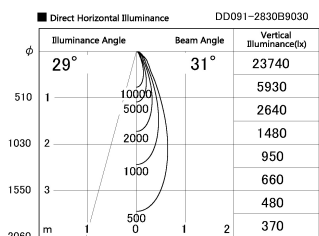

Item no. DD091-2830B9030

Series Name:  $\Phi$ 80 Series Lens Type

Installation	Recessed mount
Type	
Fixture wattage	28.5W
Beam angle	30 deg
Color Temp.	3000K
CRI	Ra>90
Luminous	1963 lm
Body	Die-cast aluminum alloy
Body finish	N/A
Trim finish	Black
Reflector finish	N/A
IP Rate	IP20
Light source	COB module
Input Voltage	AC220~240V
Dimming Type	Non-Dimmable
Certificate	CE, CCC
Cut Hole	80mm

Height (Weight)	
36.0W	138 (0.7kg)
28.5W	138 (0.7kg)
21.0W	98 (0.6kg)
14.2W	98 (0.6kg)
7.4W	78 (0.6kg)
5.0W	78 (0.4kg)