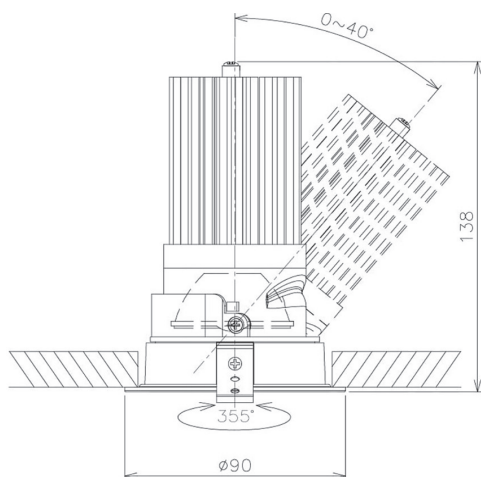

Item no. DD091-2830B9030

Series Name:  $\Phi$ 80 Series Lens Type

Installation	Recessed mount
Type	
Fixture wattage	28.5W
Beam angle	30 deg
Color Temp.	3000K
CRI	Ra>90
Luminous	1963 lm
Body	Die-cast aluminum alloy
Body finish	N/A
Trim finish	Black
Reflector finish	N/A
IP Rate	IP20
Light source	COB module
Input Voltage	AC220~240V
Dimming Type	Non-Dimmable
Certificate	CE, CCC
Cut Hole	80mm

Height (Weight)	
36.0W	138 (0.7kg)
28.5W	138 (0.7kg)
21.0W	98 (0.6kg)
14.2W	98 (0.6kg)
7.4W	78 (0.6kg)
5.0W	78 (0.4kg)