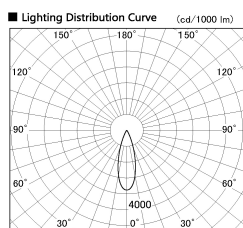

Item no. DD091-2830B9030

Series Name:  $\Phi$ 80 Series Lens Type

|                  |                         |
|------------------|-------------------------|
| Installation     | Recessed mount          |
| Type             |                         |
| Fixture wattage  | 28.5W                   |
| Beam angle       | 30 deg                  |
| Color Temp.      | 3000K                   |
| CRI              | Ra>90                   |
| Luminous         | 1963 lm                 |
| Body             | Die-cast aluminum alloy |
| Body finish      | N/A                     |
| Trim finish      | Black                   |
| Reflector finish | N/A                     |
| IP Rate          | IP20                    |
| Light source     | COB module              |
| Input Voltage    | AC220~240V              |
| Dimming Type     | Non-Dimmable            |
| Certificate      | CE, CCC                 |
| Cut Hole         | 80mm                    |

| Height (Weight) |             |
|-----------------|-------------|
| 36.0W           | 138 (0.7kg) |
| 28.5W           | 138 (0.7kg) |
| 21.0W           | 98 (0.6kg)  |
| 14.2W           | 98 (0.6kg)  |
| 7.4W            | 78 (0.6kg)  |
| 5.0W            | 78 (0.4kg)  |