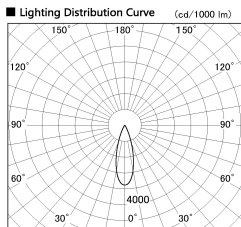

Item no. DD091-2830B9030

Series Name: Φ 80 Series Lens Type

Installation	Recessed mount
Type	Φ 80 Series Lens Type
Fixture wattage	28.5W
Beam angle	30 deg
Color Temp.	3000K
CRI	Ra>90
Luminous	1963 lm
Body	Die-cast aluminum alloy
Body finish	N/A
Trim finish	Black
Reflector finish	N/A
IP Rate	IP20
Light source	COB module
Input Voltage	AC220~240V
Dimming Type	Non-Dimmable
Certificate	CE, CCC
Cut Hole	80mm

Height (Weight)	
36.0W	138 (0.7kg)
28.5W	138 (0.7kg)
21.0W	98 (0.6kg)
14.2W	98 (0.6kg)
7.4W	78 (0.6kg)
5.0W	78 (0.4kg)