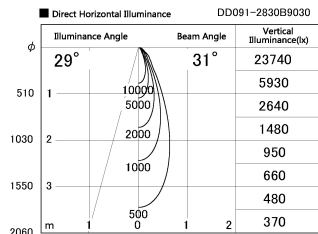

Item no. DD091-2830B9030

Series Name: Φ 80 Series Lens Type

Installation	Recessed mount
Type	Φ 80 Series Lens Type
Fixture wattage	28.5W
Beam angle	30 deg
Color Temp.	3000K
CRI	Ra>90
Luminous	1963 lm
Body	Die-cast aluminum alloy
Body finish	N/A
Trim finish	Black
Reflector finish	N/A
IP Rate	IP20
Light source	COB module
Input Voltage	AC220~240V
Dimming Type	Non-Dimmable
Certificate	CE, CCC
Cut Hole	80mm

Height (Weight)	
36.0W	138 (0.7kg)
28.5W	138 (0.7kg)
21.0W	98 (0.6kg)
14.2W	98 (0.6kg)
7.4W	78 (0.6kg)
5.0W	78 (0.4kg)