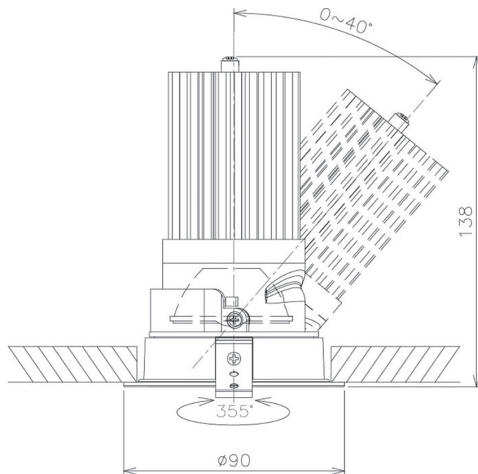

Item no. DD091-2830B9030

Series Name: Φ 80 Series Lens Type

Installation	Recessed mount
Type	Φ 80 Series Lens Type
Fixture wattage	28.5W
Beam angle	30 deg
Color Temp.	3000K
CRI	Ra>90
Luminous	1963 lm
Body	Die-cast aluminum alloy
Body finish	N/A
Trim finish	Black
Reflector finish	N/A
IP Rate	IP20
Light source	COB module
Input Voltage	AC220~240V
Dimming Type	Non-Dimmable
Certificate	CE, CCC
Cut Hole	80mm

Height (Weight)	
36.0W	138 (0.7kg)
28.5W	138 (0.7kg)
21.0W	98 (0.6kg)
14.2W	98 (0.6kg)
7.4W	78 (0.6kg)
5.0W	78 (0.4kg)