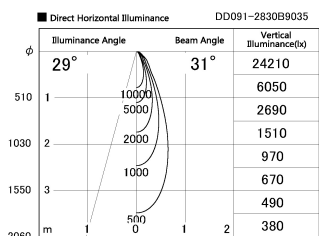

Item no. DD091-2830B9035

Series Name: Φ 80 Series Lens Type

Installation	Recessed mount
Type	
Fixture wattage	28.5W
Beam angle	30 deg
Color Temp.	3500K
CRI	Ra>90
Luminous	2002 lm
Body	Die-cast aluminum alloy
Body finish	N/A
Trim finish	Black
Reflector finish	N/A
IP Rate	IP20
Light source	COB module
Input Voltage	AC220~240V
Dimming Type	Non-Dimmable
Certificate	CE, CCC
Cut Hole	80mm

Height (Weight)	
36.0W	138 (0.7kg)
28.5W	138 (0.7kg)
21.0W	98 (0.6kg)
14.2W	98 (0.6kg)
7.4W	78 (0.6kg)
5.0W	78 (0.4kg)