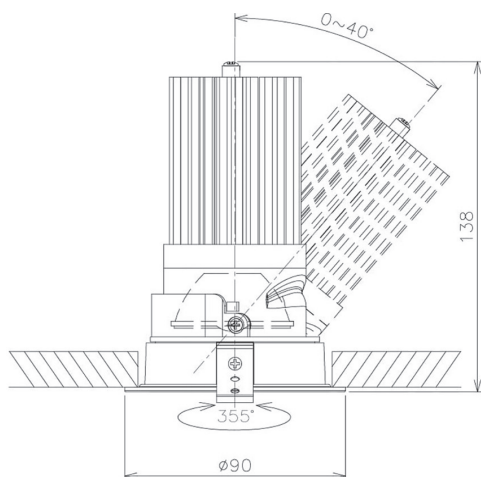

Item no. DD091-2830B9035

Series Name: Φ 80 Series Lens Type

Installation	Recessed mount
Type	
Fixture wattage	28.5W
Beam angle	30 deg
Color Temp.	3500K
CRI	Ra>90
Luminous	2002 lm
Body	Die-cast aluminum alloy
Body finish	N/A
Trim finish	Black
Reflector finish	N/A
IP Rate	IP20
Light source	COB module
Input Voltage	AC220~240V
Dimming Type	Non-Dimmable
Certificate	CE, CCC
Cut Hole	80mm

Height (Weight)	
36.0W	138 (0.7kg)
28.5W	138 (0.7kg)
21.0W	98 (0.6kg)
14.2W	98 (0.6kg)
7.4W	78 (0.6kg)
5.0W	78 (0.4kg)