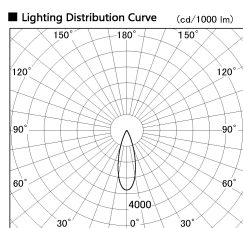

Item no. DD091-2830B9035

Series Name: Φ 80 Series Lens Type

Installation	Recessed mount
Type	
Fixture wattage	28.5W
Beam angle	30 deg
Color Temp.	3500K
CRI	Ra>90
Luminous	2002 lm
Body	Die-cast aluminum alloy
Body finish	N/A
Trim finish	Black
Reflector finish	N/A
IP Rate	IP20
Light source	COB module
Input Voltage	AC220~240V
Dimming Type	Non-Dimmable
Certificate	CE, CCC
Cut Hole	80mm

Height (Weight)	
36.0W	138 (0.7kg)
28.5W	138 (0.7kg)
21.0W	98 (0.6kg)
14.2W	98 (0.6kg)
7.4W	78 (0.6kg)
5.0W	78 (0.4kg)