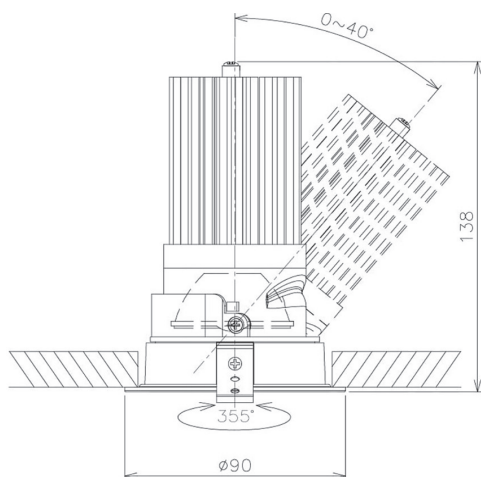

Item no. DD091-2830B9040

Series Name: Φ 80 Series Lens Type

Installation	Recessed mount
Type	
Fixture wattage	28.5W
Beam angle	30 deg
Color Temp.	4000K
CRI	Ra>90
Luminous	2022 lm
Body	Die-cast aluminum alloy
Body finish	N/A
Trim finish	Black
Reflector finish	N/A
IP Rate	IP20
Light source	COB module
Input Voltage	AC220~240V
Dimming Type	Non-Dimmable
Certificate	CE, CCC
Cut Hole	80mm

Height (Weight)	
36.0W	138 (0.7kg)
28.5W	138 (0.7kg)
21.0W	98 (0.6kg)
14.2W	98 (0.6kg)
7.4W	78 (0.6kg)
5.0W	78 (0.4kg)