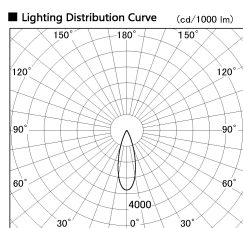

Item no. DD091-2830B9040

Series Name: Φ 80 Series Lens Type

Installation	Recessed mount
Type	
Fixture wattage	28.5W
Beam angle	30 deg
Color Temp.	4000K
CRI	Ra>90
Luminous	2022 lm
Body	Die-cast aluminum alloy
Body finish	N/A
Trim finish	Black
Reflector finish	N/A
IP Rate	IP20
Light source	COB module
Input Voltage	AC220~240V
Dimming Type	Non-Dimmable
Certificate	CE, CCC
Cut Hole	80mm

Height (Weight)	
36.0W	138 (0.7kg)
28.5W	138 (0.7kg)
21.0W	98 (0.6kg)
14.2W	98 (0.6kg)
7.4W	78 (0.6kg)
5.0W	78 (0.4kg)