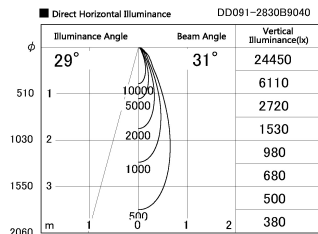

Item no. DD091-2830B9040

Series Name: Φ 80 Series Lens Type

Installation	Recessed mount
Type	Φ 80 Series Lens Type
Fixture wattage	28.5W
Beam angle	30 deg
Color Temp.	4000K
CRI	Ra>90
Luminous	2022 lm
Body	Die-cast aluminum alloy
Body finish	N/A
Trim finish	Black
Reflector finish	N/A
IP Rate	IP20
Light source	COB module
Input Voltage	AC220~240V
Dimming Type	Non-Dimmable
Certificate	CE, CCC
Cut Hole	80mm

Height (Weight)	
36.0W	138 (0.7kg)
28.5W	138 (0.7kg)
21.0W	98 (0.6kg)
14.2W	98 (0.6kg)
7.4W	78 (0.6kg)
5.0W	78 (0.4kg)