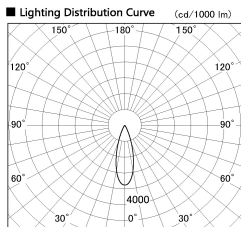

Item no. DD091-2830B9040

Series Name: Φ 80 Series Lens Type

Installation	Recessed mount
Type	Φ 80 Series Lens Type
Fixture wattage	28.5W
Beam angle	30 deg
Color Temp.	4000K
CRI	Ra>90
Luminous	2022 lm
Body	Die-cast aluminum alloy
Body finish	N/A
Trim finish	Black
Reflector finish	N/A
IP Rate	IP20
Light source	COB module
Input Voltage	AC220~240V
Dimming Type	Non-Dimmable
Certificate	CE, CCC
Cut Hole	80mm

Height (Weight)	
36.0W	138 (0.7kg)
28.5W	138 (0.7kg)
21.0W	98 (0.6kg)
14.2W	98 (0.6kg)
7.4W	78 (0.6kg)
5.0W	78 (0.4kg)