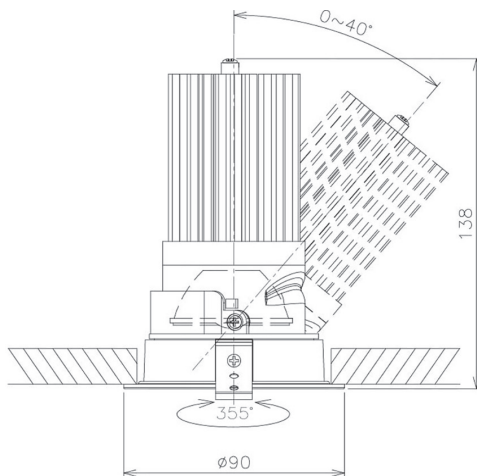

Item no. DD091-2830B9040

Series Name: Φ 80 Series Lens Type

Installation	Recessed mount
Type	Φ 80 Series Lens Type
Fixture wattage	28.5W
Beam angle	30 deg
Color Temp.	4000K
CRI	Ra>90
Luminous	2022 lm
Body	Die-cast aluminum alloy
Body finish	N/A
Trim finish	Black
Reflector finish	N/A
IP Rate	IP20
Light source	COB module
Input Voltage	AC220~240V
Dimming Type	Non-Dimmable
Certificate	CE, CCC
Cut Hole	80mm

Height (Weight)	
36.0W	138 (0.7kg)
28.5W	138 (0.7kg)
21.0W	98 (0.6kg)
14.2W	98 (0.6kg)
7.4W	78 (0.6kg)
5.0W	78 (0.4kg)