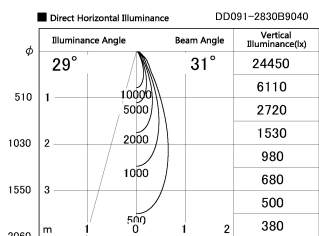

Item no. DD091-2830B9040

Series Name: Φ 80 Series Lens Type

Installation	Recessed mount
Type	
Fixture wattage	28.5W
Beam angle	30 deg
Color Temp.	4000K
CRI	Ra>90
Luminous	2022 lm
Body	Die-cast aluminum alloy
Body finish	N/A
Trim finish	Black
Reflector finish	N/A
IP Rate	IP20
Light source	COB module
Input Voltage	AC220~240V
Dimming Type	Non-Dimmable
Certificate	CE, CCC
Cut Hole	80mm

Height (Weight)	
36.0W	138 (0.7kg)
28.5W	138 (0.7kg)
21.0W	98 (0.6kg)
14.2W	98 (0.6kg)
7.4W	78 (0.6kg)
5.0W	78 (0.4kg)