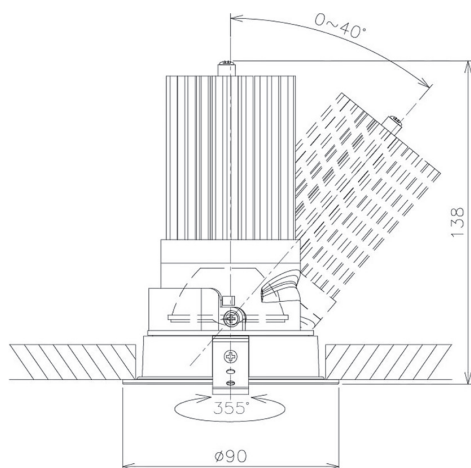

Item no. DD091-3620B8027

Series Name:  $\Phi$ 80 Series Lens Type

Installation	Recessed mount
Type	$\Phi$ 80 Series Lens Type
Fixture wattage	36W
Beam angle	20 deg
Color Temp.	2700K
CRI	Ra>80
Luminous	2799 lm
Body	Die-cast aluminum alloy
Body finish	N/A
Trim finish	Black
Reflector finish	N/A
IP Rate	IP20
Light source	COB module
Input Voltage	AC220~240V
Dimming Type	Non-Dimmable
Certificate	CE, CCC
Cut Hole	80mm

Height (Weight)	
36.0W	138 (0.7kg)
28.5W	138 (0.7kg)
21.0W	98 (0.6kg)
14.2W	98 (0.6kg)
7.4W	78 (0.6kg)
5.0W	78 (0.4kg)