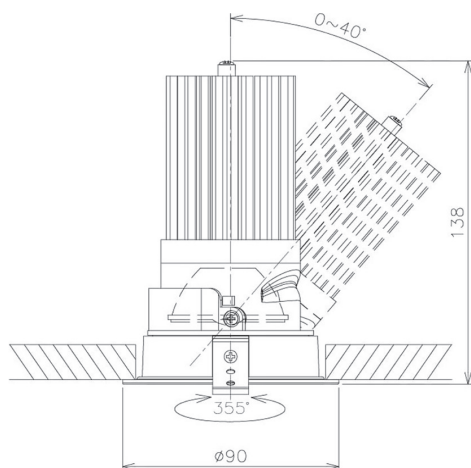

Item no. DD091-3620B8027

Series Name: Φ 80 Series Lens Type

Installation Type	Recessed mount
Fixture wattage	36W
Beam angle	20 deg
Color Temp.	2700K
CRI	Ra>80
Luminous	2799 lm
Body	Die-cast aluminum alloy
Body finish	N/A
Trim finish	Black
Reflector finish	N/A
IP Rate	IP20
Light source	COB module
Input Voltage	AC220~240V
Dimming Type	Non-Dimmable
Certificate	CE, CCC
Cut Hole	80mm

Height (Weight)	
36.0W	138 (0.7kg)
28.5W	138 (0.7kg)
21.0W	98 (0.6kg)
14.2W	98 (0.6kg)
7.4W	78 (0.6kg)
5.0W	78 (0.4kg)