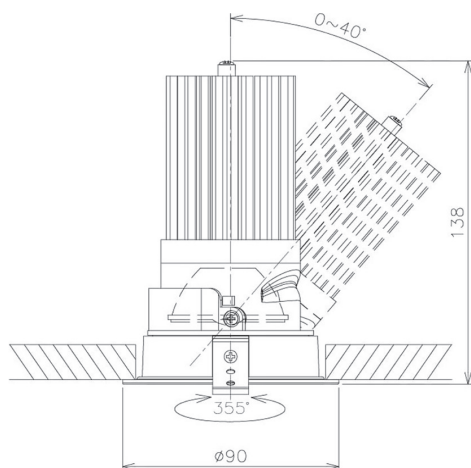

Item no. DD091-3620B8030

Series Name: Φ 80 Series Lens Type

Installation Type	Recessed mount
Fixture wattage	36W
Beam angle	20 deg
Color Temp.	3000K
CRI	Ra>80
Luminous	2919 lm
Body	Die-cast aluminum alloy
Body finish	N/A
Trim finish	Black
Reflector finish	N/A
IP Rate	IP20
Light source	COB module
Input Voltage	AC220~240V
Dimming Type	Non-Dimmable
Certificate	CE, CCC
Cut Hole	80mm

Height (Weight)	
36.0W	138 (0.7kg)
28.5W	138 (0.7kg)
21.0W	98 (0.6kg)
14.2W	98 (0.6kg)
7.4W	78 (0.6kg)
5.0W	78 (0.4kg)