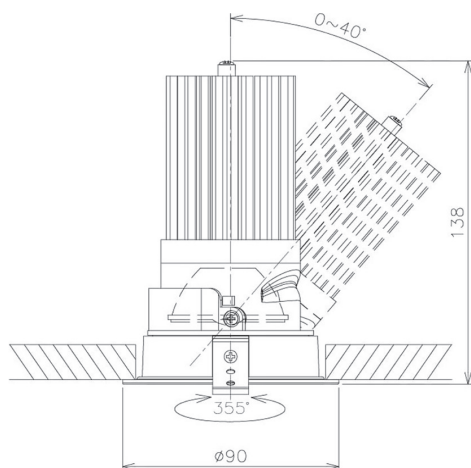

Item no. DD091-3620B8035

Series Name:  $\Phi$ 80 Series Lens Type

Installation Type	Recessed mount
Fixture wattage	36W
Beam angle	20 deg
Color Temp.	3500K
CRI	Ra>80
Luminous	2970 lm
Body	Die-cast aluminum alloy
Body finish	N/A
Trim finish	Black
Reflector finish	N/A
IP Rate	IP20
Light source	COB module
Input Voltage	AC220~240V
Dimming Type	Non-Dimmable
Certificate	CE, CCC
Cut Hole	80mm

Height (Weight)	
36.0W	138 (0.7kg)
28.5W	138 (0.7kg)
21.0W	98 (0.6kg)
14.2W	98 (0.6kg)
7.4W	78 (0.6kg)
5.0W	78 (0.4kg)