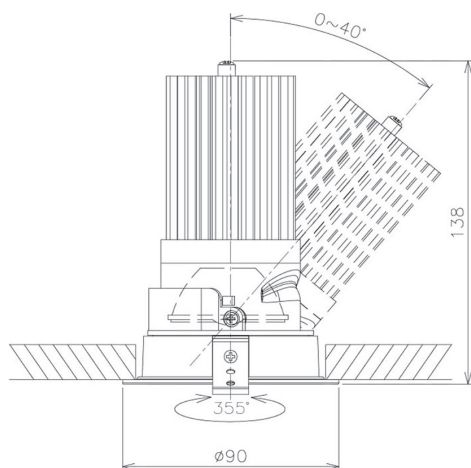

Item no. DD091-3620B8035

Series Name: Φ 80 Series Lens Type

Installation	Recessed mount
Type	Φ 80 Series Lens Type
Fixture wattage	36W
Beam angle	20 deg
Color Temp.	3500K
CRI	Ra>80
Luminous	2970 lm
Body	Die-cast aluminum alloy
Body finish	N/A
Trim finish	Black
Reflector finish	N/A
IP Rate	IP20
Light source	COB module
Input Voltage	AC220~240V
Dimming Type	Non-Dimmable
Certificate	CE, CCC
Cut Hole	80mm

Height (Weight)	
36.0W	138 (0.7kg)
28.5W	138 (0.7kg)
21.0W	98 (0.6kg)
14.2W	98 (0.6kg)
7.4W	78 (0.6kg)
5.0W	78 (0.4kg)