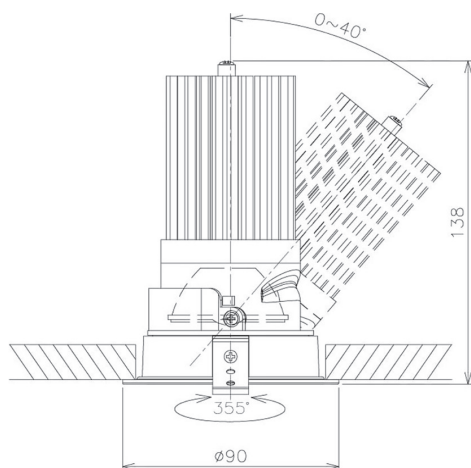

Item no. DD091-3620B8040

Series Name:  $\Phi$ 80 Series Lens Type

Installation Type	Recessed mount
Fixture wattage	36W
Beam angle	20 deg
Color Temp.	4000K
CRI	Ra>80
Luminous	2995 lm
Body	Die-cast aluminum alloy
Body finish	N/A
Trim finish	Black
Reflector finish	N/A
IP Rate	IP20
Light source	COB module
Input Voltage	AC220~240V
Dimming Type	Non-Dimmable
Certificate	CE, CCC
Cut Hole	80mm

Height (Weight)	
36.0W	138 (0.7kg)
28.5W	138 (0.7kg)
21.0W	98 (0.6kg)
14.2W	98 (0.6kg)
7.4W	78 (0.6kg)
5.0W	78 (0.4kg)