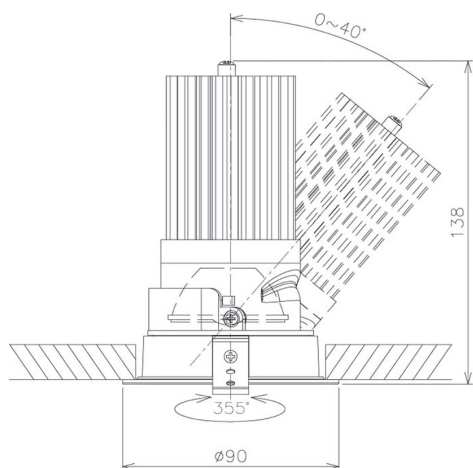

Item no. DD091-3620B8040

Series Name: Φ 80 Series Lens Type

Installation	Recessed mount
Type	Φ 80 Series Lens Type
Fixture wattage	36W
Beam angle	20 deg
Color Temp.	4000K
CRI	Ra>80
Luminous	2995 lm
Body	Die-cast aluminum alloy
Body finish	N/A
Trim finish	Black
Reflector finish	N/A
IP Rate	IP20
Light source	COB module
Input Voltage	AC220~240V
Dimming Type	Non-Dimmable
Certificate	CE, CCC
Cut Hole	80mm

Height (Weight)	
36.0W	138 (0.7kg)
28.5W	138 (0.7kg)
21.0W	98 (0.6kg)
14.2W	98 (0.6kg)
7.4W	78 (0.6kg)
5.0W	78 (0.4kg)