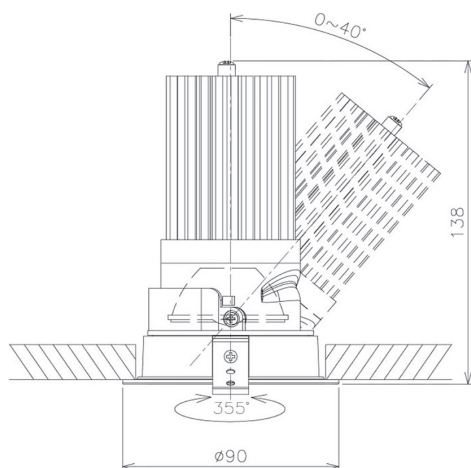

Item no. DD091-3620B8527

Series Name: Φ 80 Series Lens Type

Installation	Recessed mount
Type	Φ 80 Series Lens Type
Fixture wattage	36W
Beam angle	25 deg
Color Temp.	2700K
CRI	Ra>85
Luminous	2631 lm
Body	Die-cast aluminum alloy
Body finish	N/A
Trim finish	Black
Reflector finish	N/A
IP Rate	IP20
Light source	COB module
Input Voltage	AC220~240V
Dimming Type	Non-Dimmable
Certificate	CE, CCC
Cut Hole	80mm

Height (Weight)	
36.0W	138 (0.7kg)
28.5W	138 (0.7kg)
21.0W	98 (0.6kg)
14.2W	98 (0.6kg)
7.4W	78 (0.6kg)
5.0W	78 (0.4kg)