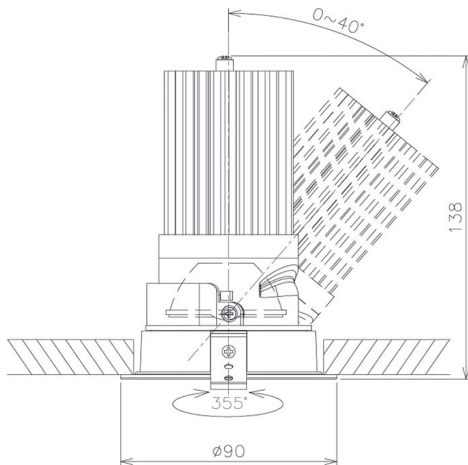

Item no. DD091-3620B8527

Series Name: Φ 80 Series Lens Type

Installation Type	Recessed mount
Fixture wattage	36W
Beam angle	25 deg
Color Temp.	2700K
CRI	Ra>85
Luminous	2631 lm
Body	Die-cast aluminum alloy
Body finish	N/A
Trim finish	Black
Reflector finish	N/A
IP Rate	IP20
Light source	COB module
Input Voltage	AC220~240V
Dimming Type	Non-Dimmable
Certificate	CE, CCC
Cut Hole	80mm

Height (Weight)	
36.0W	138 (0.7kg)
28.5W	138 (0.7kg)
21.0W	98 (0.6kg)
14.2W	98 (0.6kg)
7.4W	78 (0.6kg)
5.0W	78 (0.4kg)