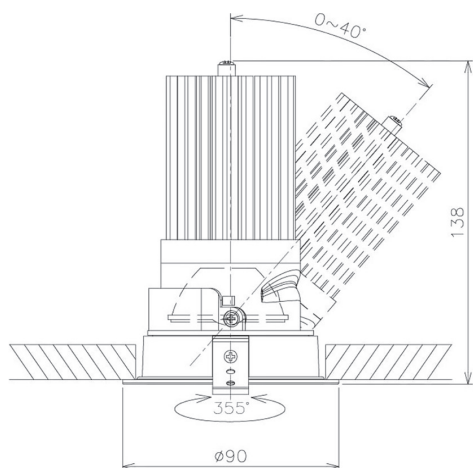

Item no. DD091-3620B8530

Series Name:  $\Phi$ 80 Series Lens Type

Installation Type	Recessed mount
Fixture wattage	36W
Beam angle	25 deg
Color Temp.	3000K
CRI	Ra>85
Luminous	2743 lm
Body	Die-cast aluminum alloy
Body finish	N/A
Trim finish	Black
Reflector finish	N/A
IP Rate	IP20
Light source	COB module
Input Voltage	AC220~240V
Dimming Type	Non-Dimmable
Certificate	CE, CCC
Cut Hole	80mm

Height (Weight)	
36.0W	138 (0.7kg)
28.5W	138 (0.7kg)
21.0W	98 (0.6kg)
14.2W	98 (0.6kg)
7.4W	78 (0.6kg)
5.0W	78 (0.4kg)