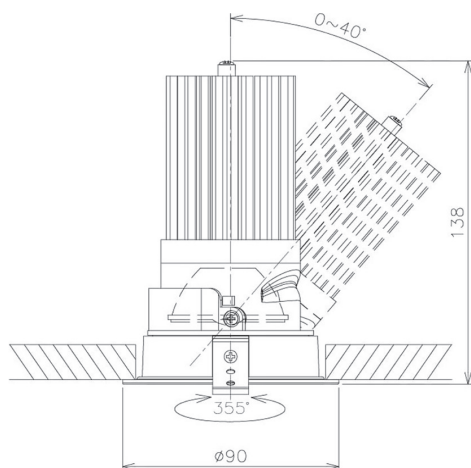

Item no. DD091-3620B8535

Series Name: Φ 80 Series Lens Type

Installation Type	Recessed mount
Fixture wattage	36W
Beam angle	25 deg
Color Temp.	3500K
CRI	Ra>85
Luminous	2792 lm
Body	Die-cast aluminum alloy
Body finish	N/A
Trim finish	Black
Reflector finish	N/A
IP Rate	IP20
Light source	COB module
Input Voltage	AC220~240V
Dimming Type	Non-Dimmable
Certificate	CE, CCC
Cut Hole	80mm

Height (Weight)	
36.0W	138 (0.7kg)
28.5W	138 (0.7kg)
21.0W	98 (0.6kg)
14.2W	98 (0.6kg)
7.4W	78 (0.6kg)
5.0W	78 (0.4kg)