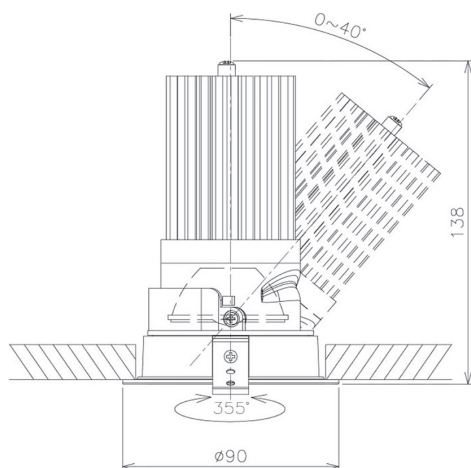

Item no. DD091-3620B8535

Series Name:  $\Phi$ 80 Series Lens Type

Installation	Recessed mount
Type	$\Phi$ 80 Series Lens Type
Fixture wattage	36W
Beam angle	25 deg
Color Temp.	3500K
CRI	Ra>85
Luminous	2792 lm
Body	Die-cast aluminum alloy
Body finish	N/A
Trim finish	Black
Reflector finish	N/A
IP Rate	IP20
Light source	COB module
Input Voltage	AC220~240V
Dimming Type	Non-Dimmable
Certificate	CE, CCC
Cut Hole	80mm

Height (Weight)	
36.0W	138 (0.7kg)
28.5W	138 (0.7kg)
21.0W	98 (0.6kg)
14.2W	98 (0.6kg)
7.4W	78 (0.6kg)
5.0W	78 (0.4kg)