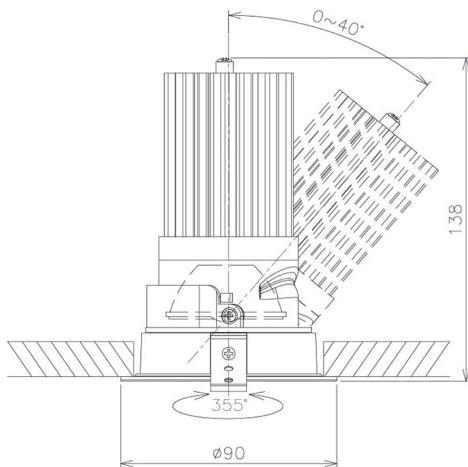

Item no. DD091-3620B8540

Series Name: Φ 80 Series Lens Type

Installation Type	Recessed mount
Fixture wattage	36W
Beam angle	25 deg
Color Temp.	4000K
CRI	Ra>85
Luminous	2815 lm
Body	Die-cast aluminum alloy
Body finish	N/A
Trim finish	Black
Reflector finish	N/A
IP Rate	IP20
Light source	COB module
Input Voltage	AC220~240V
Dimming Type	Non-Dimmable
Certificate	CE, CCC
Cut Hole	80mm

Height (Weight)	
36.0W	138 (0.7kg)
28.5W	138 (0.7kg)
21.0W	98 (0.6kg)
14.2W	98 (0.6kg)
7.4W	78 (0.6kg)
5.0W	78 (0.4kg)