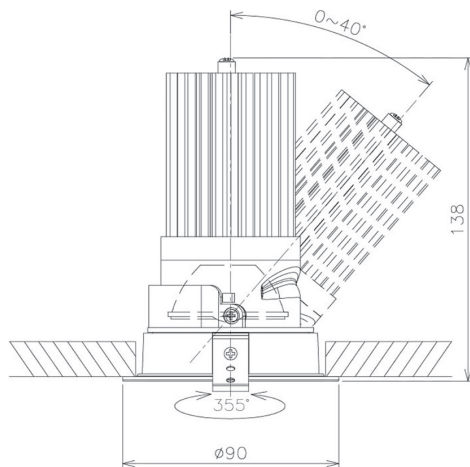

Item no. DD091-3620B8540

Series Name: Φ 80 Series Lens Type

Installation Type	Recessed mount
Fixture wattage	36W
Beam angle	25 deg
Color Temp.	4000K
CRI	Ra>85
Luminous	2815 lm
Body	Die-cast aluminum alloy
Body finish	N/A
Trim finish	Black
Reflector finish	N/A
IP Rate	IP20
Light source	COB module
Input Voltage	AC220~240V
Dimming Type	Non-Dimmable
Certificate	CE, CCC
Cut Hole	80mm

Height (Weight)	
36.0W	138 (0.7kg)
28.5W	138 (0.7kg)
21.0W	98 (0.6kg)
14.2W	98 (0.6kg)
7.4W	78 (0.6kg)
5.0W	78 (0.4kg)