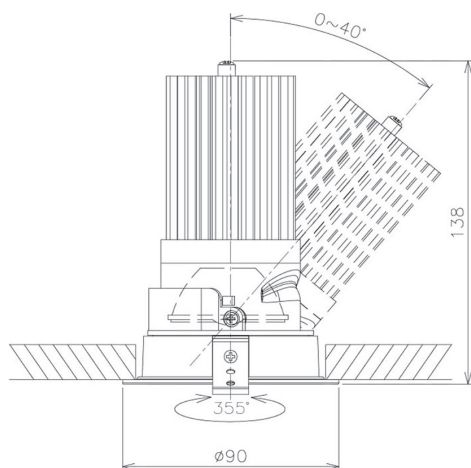

Item no. DD091-3620B8540

Series Name: Φ 80 Series Lens Type

Installation	Recessed mount
Type	Φ 80 Series Lens Type
Fixture wattage	36W
Beam angle	25 deg
Color Temp.	4000K
CRI	Ra>85
Luminous	2815 lm
Body	Die-cast aluminum alloy
Body finish	N/A
Trim finish	Black
Reflector finish	N/A
IP Rate	IP20
Light source	COB module
Input Voltage	AC220~240V
Dimming Type	Non-Dimmable
Certificate	CE, CCC
Cut Hole	80mm

Height (Weight)	
36.0W	138 (0.7kg)
28.5W	138 (0.7kg)
21.0W	98 (0.6kg)
14.2W	98 (0.6kg)
7.4W	78 (0.6kg)
5.0W	78 (0.4kg)