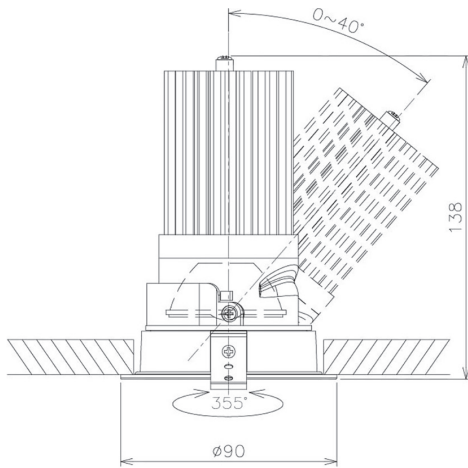

Item no. DD091-3620B9035

Series Name:  $\Phi$ 80 Series Lens Type

Installation	Recessed mount
Type	$\Phi$ 80 Series Lens Type
Fixture wattage	36W
Beam angle	25 deg
Color Temp.	3500K
CRI	Ra>90
Luminous	2539 lm
Body	Die-cast aluminum alloy
Body finish	N/A
Trim finish	Black
Reflector finish	N/A
IP Rate	IP20
Light source	COB module
Input Voltage	AC220~240V
Dimming Type	Non-Dimmable
Certificate	CE, CCC
Cut Hole	80mm

Height (Weight)	
36.0W	138 (0.7kg)
28.5W	138 (0.7kg)
21.0W	98 (0.6kg)
14.2W	98 (0.6kg)
7.4W	78 (0.6kg)
5.0W	78 (0.4kg)