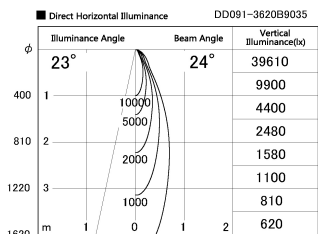

Item no. DD091-3620B9035

Series Name: Φ 80 Series Lens Type

Installation	Recessed mount
Type	
Fixture wattage	36W
Beam angle	25 deg
Color Temp.	3500K
CRI	Ra>90
Luminous	2539 lm
Body	Die-cast aluminum alloy
Body finish	N/A
Trim finish	Black
Reflector finish	N/A
IP Rate	IP20
Light source	COB module
Input Voltage	AC220~240V
Dimming Type	Non-Dimmable
Certificate	CE, CCC
Cut Hole	80mm

Height (Weight)	
36.0W	138 (0.7kg)
28.5W	138 (0.7kg)
21.0W	98 (0.6kg)
14.2W	98 (0.6kg)
7.4W	78 (0.6kg)
5.0W	78 (0.4kg)