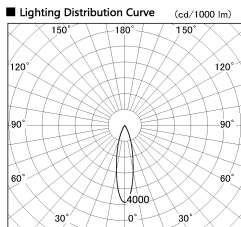

Item no. DD091-3620B9035

Series Name:  $\Phi$ 80 Series Lens Type

Installation	Recessed mount
Type	$\Phi$ 80 Series Lens Type
Fixture wattage	36W
Beam angle	25 deg
Color Temp.	3500K
CRI	Ra>90
Luminous	2539 lm
Body	Die-cast aluminum alloy
Body finish	N/A
Trim finish	Black
Reflector finish	N/A
IP Rate	IP20
Light source	COB module
Input Voltage	AC220~240V
Dimming Type	Non-Dimmable
Certificate	CE, CCC
Cut Hole	80mm

Height (Weight)	
36.0W	138 (0.7kg)
28.5W	138 (0.7kg)
21.0W	98 (0.6kg)
14.2W	98 (0.6kg)
7.4W	78 (0.6kg)
5.0W	78 (0.4kg)