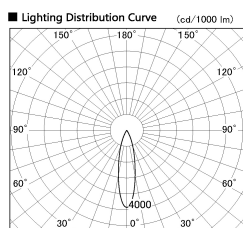

Item no. DD091-3620B9035

Series Name: Φ 80 Series Lens Type

Installation	Recessed mount
Type	
Fixture wattage	36W
Beam angle	25 deg
Color Temp.	3500K
CRI	Ra>90
Luminous	2539 lm
Body	Die-cast aluminum alloy
Body finish	N/A
Trim finish	Black
Reflector finish	N/A
IP Rate	IP20
Light source	COB module
Input Voltage	AC220~240V
Dimming Type	Non-Dimmable
Certificate	CE, CCC
Cut Hole	80mm

Height (Weight)	
36.0W	138 (0.7kg)
28.5W	138 (0.7kg)
21.0W	98 (0.6kg)
14.2W	98 (0.6kg)
7.4W	78 (0.6kg)
5.0W	78 (0.4kg)