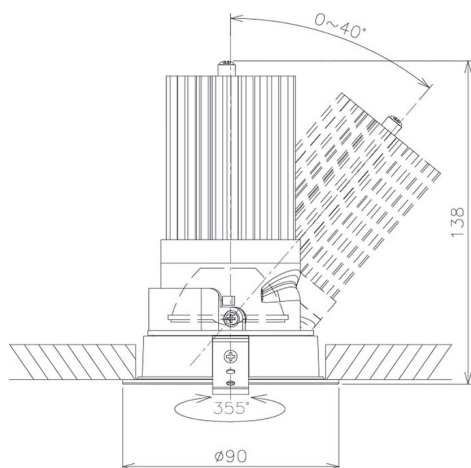

Item no. DD091-3620B9035

Series Name: Φ 80 Series Lens Type

Installation	Recessed mount
Type	
Fixture wattage	36W
Beam angle	25 deg
Color Temp.	3500K
CRI	Ra>90
Luminous	2539 lm
Body	Die-cast aluminum alloy
Body finish	N/A
Trim finish	Black
Reflector finish	N/A
IP Rate	IP20
Light source	COB module
Input Voltage	AC220~240V
Dimming Type	Non-Dimmable
Certificate	CE, CCC
Cut Hole	80mm

Height (Weight)	
36.0W	138 (0.7kg)
28.5W	138 (0.7kg)
21.0W	98 (0.6kg)
14.2W	98 (0.6kg)
7.4W	78 (0.6kg)
5.0W	78 (0.4kg)