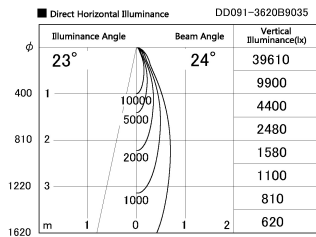

Item no. DD091-3620B9035

Series Name:  $\Phi$ 80 Series Lens Type

Installation	Recessed mount
Type	$\Phi$ 80 Series Lens Type
Fixture wattage	36W
Beam angle	25 deg
Color Temp.	3500K
CRI	Ra>90
Luminous	2539 lm
Body	Die-cast aluminum alloy
Body finish	N/A
Trim finish	Black
Reflector finish	N/A
IP Rate	IP20
Light source	COB module
Input Voltage	AC220~240V
Dimming Type	Non-Dimmable
Certificate	CE, CCC
Cut Hole	80mm

Height (Weight)	
36.0W	138 (0.7kg)
28.5W	138 (0.7kg)
21.0W	98 (0.6kg)
14.2W	98 (0.6kg)
7.4W	78 (0.6kg)
5.0W	78 (0.4kg)