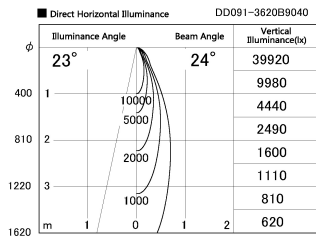

Item no. DD091-3620B9040

Series Name: Φ80 Series Lens Type

Installation Type	Recessed mount
Fixture wattage	36W
Beam angle	25 deg
Color Temp.	4000K
CRI	Ra>90
Luminous	2559 lm
Body	Die-cast aluminum alloy
Body finish	N/A
Trim finish	Black
Reflector finish	N/A
IP Rate	IP20
Light source	COB module
Input Voltage	AC220~240V
Dimming Type	Non-Dimmable
Certificate	CE, CCC
Cut Hole	80mm

Height (Weight)	
36.0W	138 (0.7kg)
28.5W	138 (0.7kg)
21.0W	98 (0.6kg)
14.2W	98 (0.6kg)
7.4W	78 (0.6kg)
5.0W	78 (0.4kg)