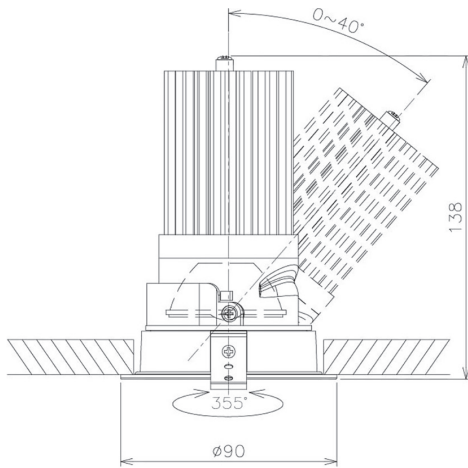

Item no. DD091-3620B9040

Series Name: Φ80 Series Lens Type

Installation Type	Recessed mount
Fixture wattage	36W
Beam angle	25 deg
Color Temp.	4000K
CRI	Ra>90
Luminous	2559 lm
Body	Die-cast aluminum alloy
Body finish	N/A
Trim finish	Black
Reflector finish	N/A
IP Rate	IP20
Light source	COB module
Input Voltage	AC220~240V
Dimming Type	Non-Dimmable
Certificate	CE, CCC
Cut Hole	80mm

Height (Weight)	
36.0W	138 (0.7kg)
28.5W	138 (0.7kg)
21.0W	98 (0.6kg)
14.2W	98 (0.6kg)
7.4W	78 (0.6kg)
5.0W	78 (0.4kg)