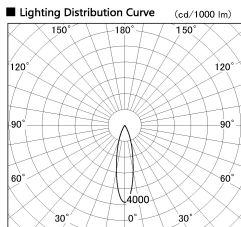

Item no. DD091-3620B9040

Series Name: Φ80 Series Lens Type

Installation Type	Recessed mount
Fixture wattage	36W
Beam angle	25 deg
Color Temp.	4000K
CRI	Ra>90
Luminous	2559 lm
Body	Die-cast aluminum alloy
Body finish	N/A
Trim finish	Black
Reflector finish	N/A
IP Rate	IP20
Light source	COB module
Input Voltage	AC220~240V
Dimming Type	Non-Dimmable
Certificate	CE, CCC
Cut Hole	80mm

Height (Weight)	
36.0W	138 (0.7kg)
28.5W	138 (0.7kg)
21.0W	98 (0.6kg)
14.2W	98 (0.6kg)
7.4W	78 (0.6kg)
5.0W	78 (0.4kg)