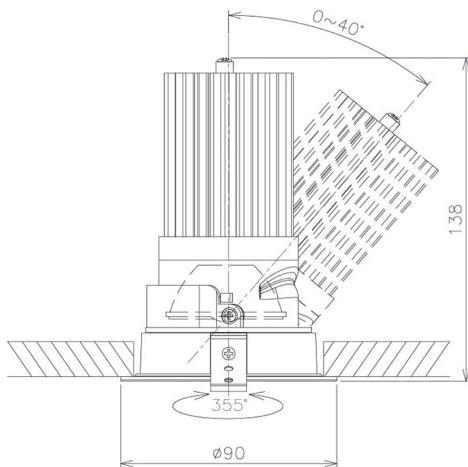

Item no. DD091-3630B8027

Series Name: Φ 80 Series Lens Type

Installation Type	Recessed mount
Fixture wattage	36W
Beam angle	30 deg
Color Temp.	2700K
CRI	Ra>85
Luminous	2733 lm
Body	Die-cast aluminum alloy
Body finish	N/A
Trim finish	Black
Reflector finish	N/A
IP Rate	IP20
Light source	COB module
Input Voltage	AC220~240V
Dimming Type	Non-Dimmable
Certificate	CE, CCC
Cut Hole	80mm

Height (Weight)	
36.0W	138 (0.7kg)
28.5W	138 (0.7kg)
21.0W	98 (0.6kg)
14.2W	98 (0.6kg)
7.4W	78 (0.6kg)
5.0W	78 (0.4kg)