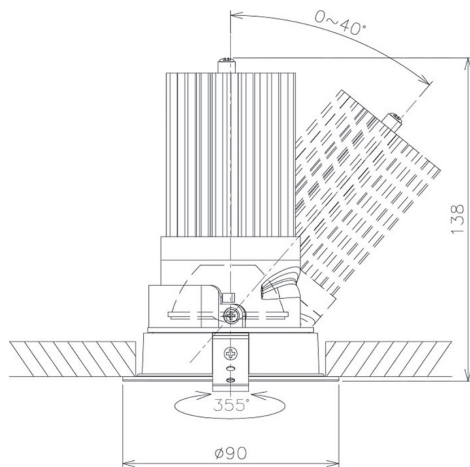

Item no. DD091-3630B8030

Series Name: Φ 80 Series Lens Type

Installation Type	Recessed mount
Fixture wattage	36W
Beam angle	30 deg
Color Temp.	3000K
CRI	Ra>85
Luminous	2849 lm
Body	Die-cast aluminum alloy
Body finish	N/A
Trim finish	Black
Reflector finish	N/A
IP Rate	IP20
Light source	COB module
Input Voltage	AC220~240V
Dimming Type	Non-Dimmable
Certificate	CE, CCC
Cut Hole	80mm

Height (Weight)	
36.0W	138 (0.7kg)
28.5W	138 (0.7kg)
21.0W	98 (0.6kg)
14.2W	98 (0.6kg)
7.4W	78 (0.6kg)
5.0W	78 (0.4kg)