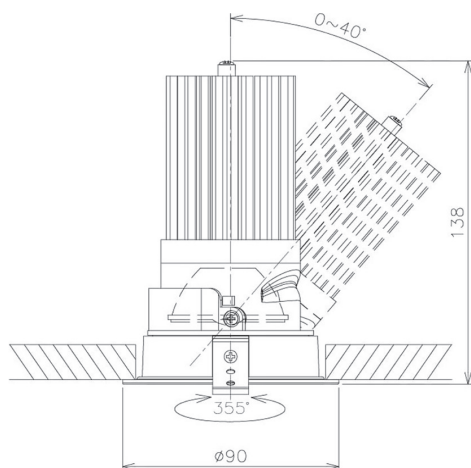

Item no. DD091-3630B8035

Series Name:  $\Phi$ 80 Series Lens Type

Installation Type	Recessed mount
Fixture wattage	36W
Beam angle	30 deg
Color Temp.	3500K
CRI	Ra>85
Luminous	2900 lm
Body	Die-cast aluminum alloy
Body finish	N/A
Trim finish	Black
Reflector finish	N/A
IP Rate	IP20
Light source	COB module
Input Voltage	AC220~240V
Dimming Type	Non-Dimmable
Certificate	CE, CCC
Cut Hole	80mm

Height (Weight)	
36.0W	138 (0.7kg)
28.5W	138 (0.7kg)
21.0W	98 (0.6kg)
14.2W	98 (0.6kg)
7.4W	78 (0.6kg)
5.0W	78 (0.4kg)