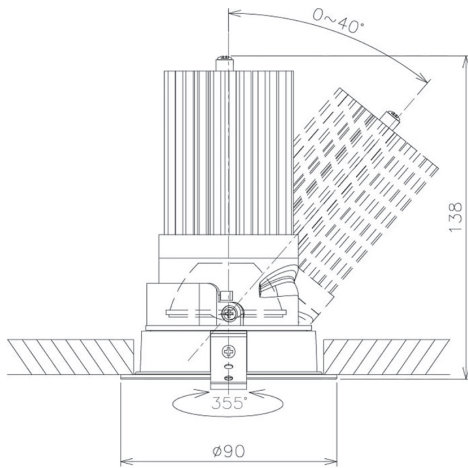

Item no. DD091-3630B8035

Series Name:  $\Phi$ 80 Series Lens Type

Installation	Recessed mount
Type	$\Phi$ 80 Series Lens Type
Fixture wattage	36W
Beam angle	30 deg
Color Temp.	3500K
CRI	Ra>85
Luminous	2900 lm
Body	Die-cast aluminum alloy
Body finish	N/A
Trim finish	Black
Reflector finish	N/A
IP Rate	IP20
Light source	COB module
Input Voltage	AC220~240V
Dimming Type	Non-Dimmable
Certificate	CE, CCC
Cut Hole	80mm

Height (Weight)	
36.0W	138 (0.7kg)
28.5W	138 (0.7kg)
21.0W	98 (0.6kg)
14.2W	98 (0.6kg)
7.4W	78 (0.6kg)
5.0W	78 (0.4kg)